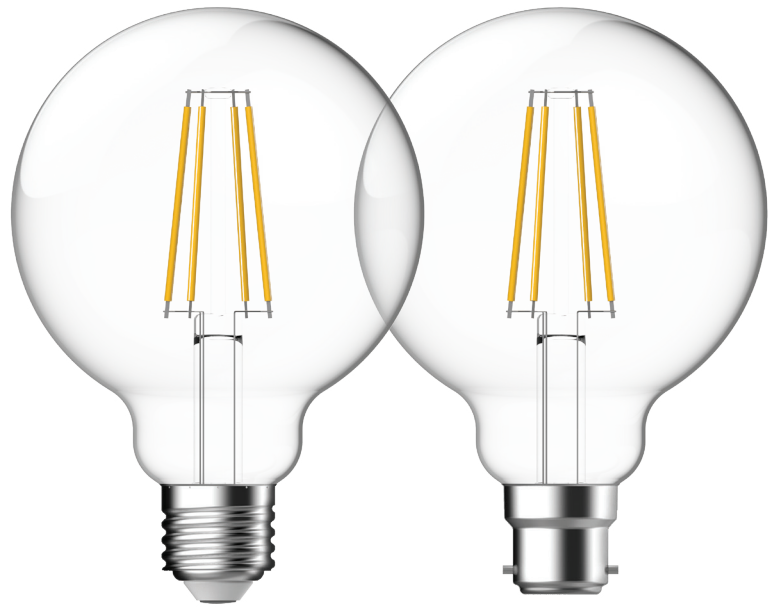

LF-G95 LED Filament Lamp

Description

7.5W spherical classic vintage globe, G95 shape. Available in ES (E27) and BC (B22) base options. 2700K Warm white and 6500K White LED colour temperature option. Clear glass. Fully dimmable with suitable dimmers.

Specification Features

Input Voltage:	240V
Power (W):	7.5W
IP rating (IP):	20
Lumens (lm):	Warm White 2700K - 750lm White 6500K - 800lm
LED type:	Filament
CCT:	2700K - 6500K
CRI:	≥80
Beam angle (°):	360°
Dimmable:	Yes*
Lifespan (hrs):	15,000hrs

*Fully dimmable with suitable dimmers.