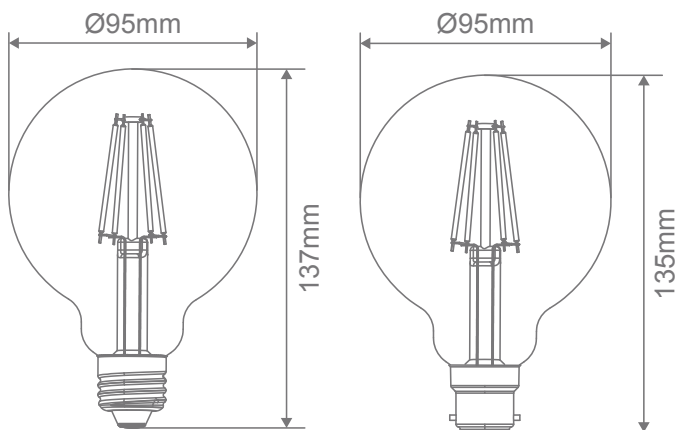

Diagrams / Additional

Item No.	Variant		CCT
	Clr	Frst	
LF-G95-E27	65940	65984	2700K
	65941	65985	6500K

Item No.	Variant		CCT
	Clr	Frst	
LF-G95-B22	65938	65982	2700K
	65939	65983	6500K