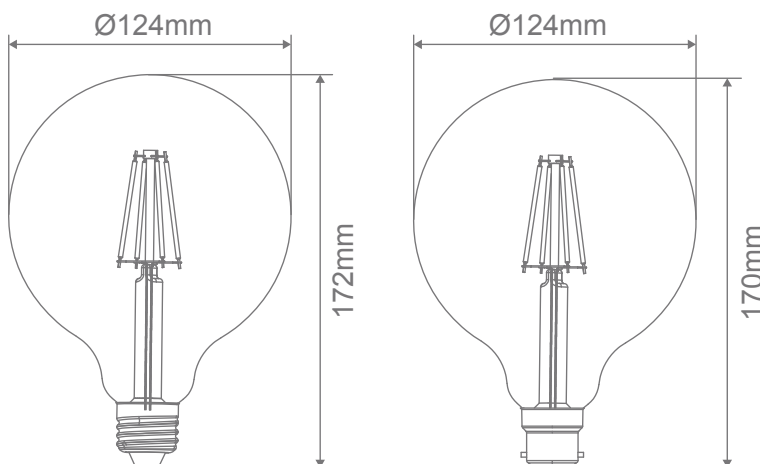

Diagrams / Additional

Item No.	Variant		CCT
	Clr	Frst	
LF-G120-E27	65944	65988	2700K
	65945	65989	6500K

Item No.	Variant		CCT
	Clr	Frst	
LF-G120-B22	65942	65986	2700K
	65943	65987	6500K