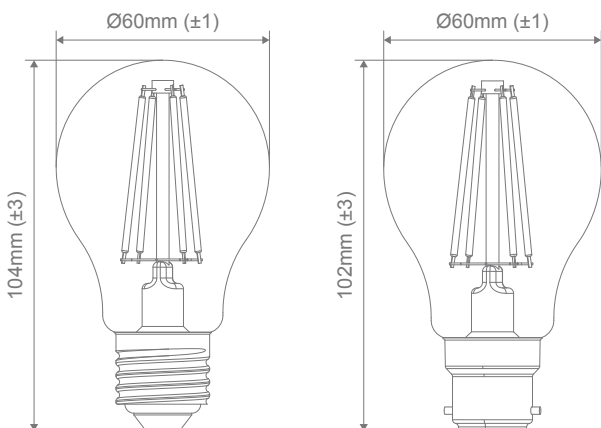

Diagrams / Additional

Item No.	Variant		CCT
	Clr	Frst	
LF-A60-E27	65932	65976	2700K
	65933	65977	6500K

Item No.	Variant		CCT
	Clr	Frst	
LF-A60-B22	65930	65974	2700K
	65931	65975	6500K