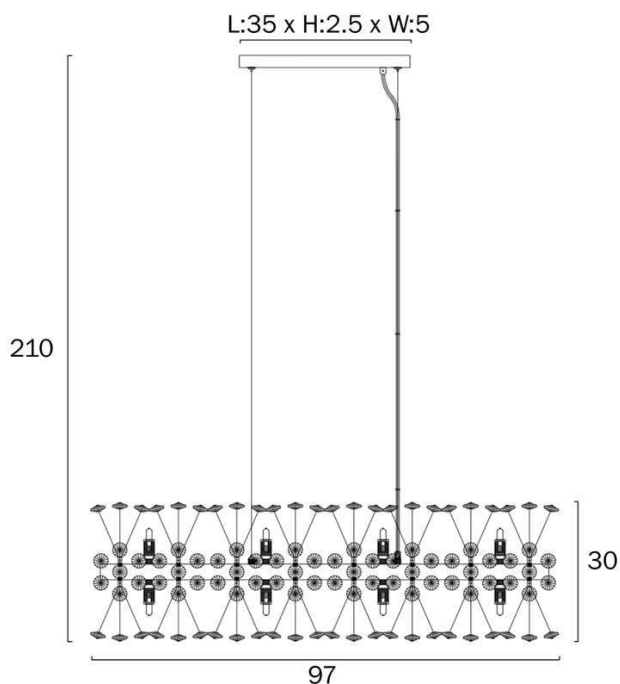

### Size

<b>Fixture Length (cm)</b>	97.0
<b>Fixture Width (cm)</b>	30.0
<b>Canopy Length (cm)</b>	35.0
<b>Canopy Width (cm)</b>	5.0
<b>Canopy Height</b>	2.5
<b>Suspension Length (cm)</b>	200.0
<b>Height Adjustable?</b>	Yes

### Specification

<b>Total Wattage (max)</b>	72
<b>Wattage</b>	6
<b>Globe Type</b>	G9
<b>Globe / Light Source qty</b>	12

All representations within this document are subject to copyright. ELECTRICAL INSTALLATIONS MUST BE PERFORMED BY A QUALIFIED ELECTRICAL CONTRACTOR AND INSTALLED IN ACCORDANCE WITH AS/NZS 3000.  
NOTE : All images , descriptions and dimensions are indicative. Please check latest version of item detail on Telbix website prior to ordering or installation.

## Image -dimensions

Note: Dimensions are only a guide and may vary due to manufacturing variations.