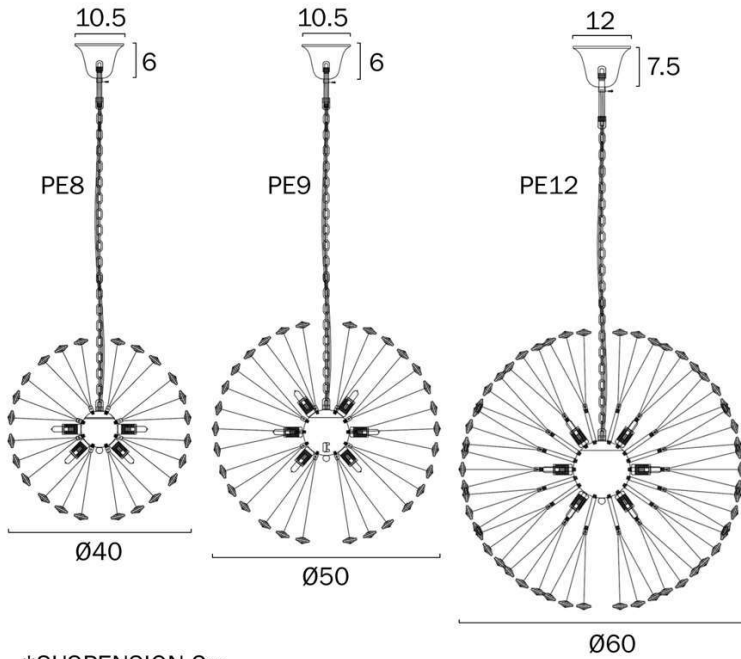

Last modification

2024-02-14

LERIDA PE12-GD

9329501071144

Overview

Family name	Lerida
Categories	Pendants
Mounting	Surface
Suspension Type	Chain
Usage	Indoor Lighting

Color / Material

Fixture Color	Gold, Clear
Fixture Finish	Gloss
Fixture Material	Iron, Crystal

Size

Fixture Diameter (cm)	60.0
Fixture Height (cm)	60.0
Canopy Diameter (cm)	12.0
Canopy Projection (cm)	7.5
Suspension Length (cm)	200.0

Specification

Total Wattage (max)	72
Wattage	6
Globe Type	G9
Globe / Light Source qty	12
Globe / Light Source included	No
Dimmable	Globe Dependant
Electrical Protection	CLASS I - HIGH VOLTAGE, EARTH REQUIRED
IP rating	IP20
Lead and Plug	No
Approvals	RCM
Installation Required	Yes (by Licensed Electrician only)
Care Instructions	Do not use strong liquid cleaners, Wipe clean with a dry cloth
Replacement Warranty	*3 Years

Barcode

GTIN

9329501071144

Image -dimensions

*SUSPENSION 2m

Note: Dimensions are only a guide and may vary due to manufacturing variations.