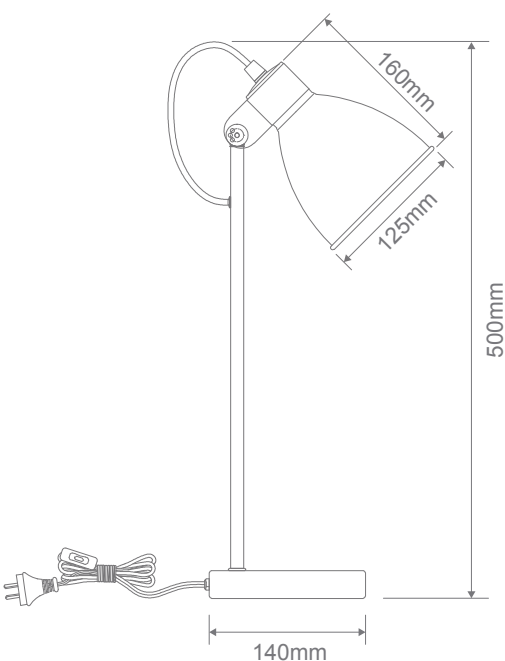

Diagrams / Additional

Item No.	Variant		Lamp Base
	Blk	Wht	
LEAH-DL	22536	22537	E27