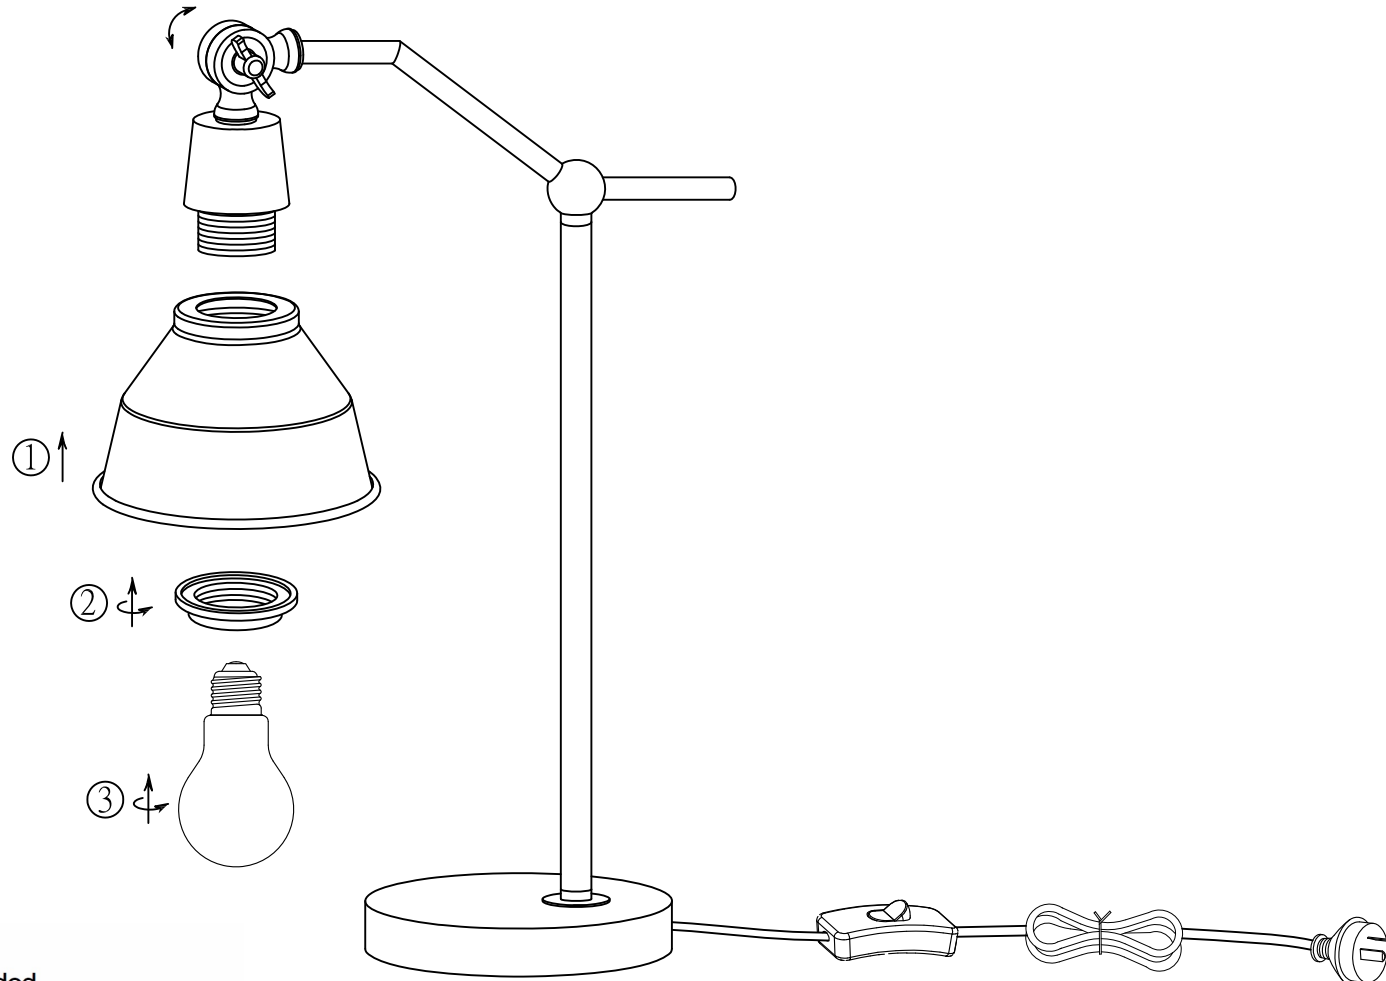

ITEM NO.: KYLAN TL15

- Disclaimer:
-  Tools not included
  -  Shade ring attached on lamp holder
  -  Globe(s) not included

240V ~ 50Hz E27 Max.25W x 1

NOTE: GLOBE NOT INCLUDED

**Telbix.**