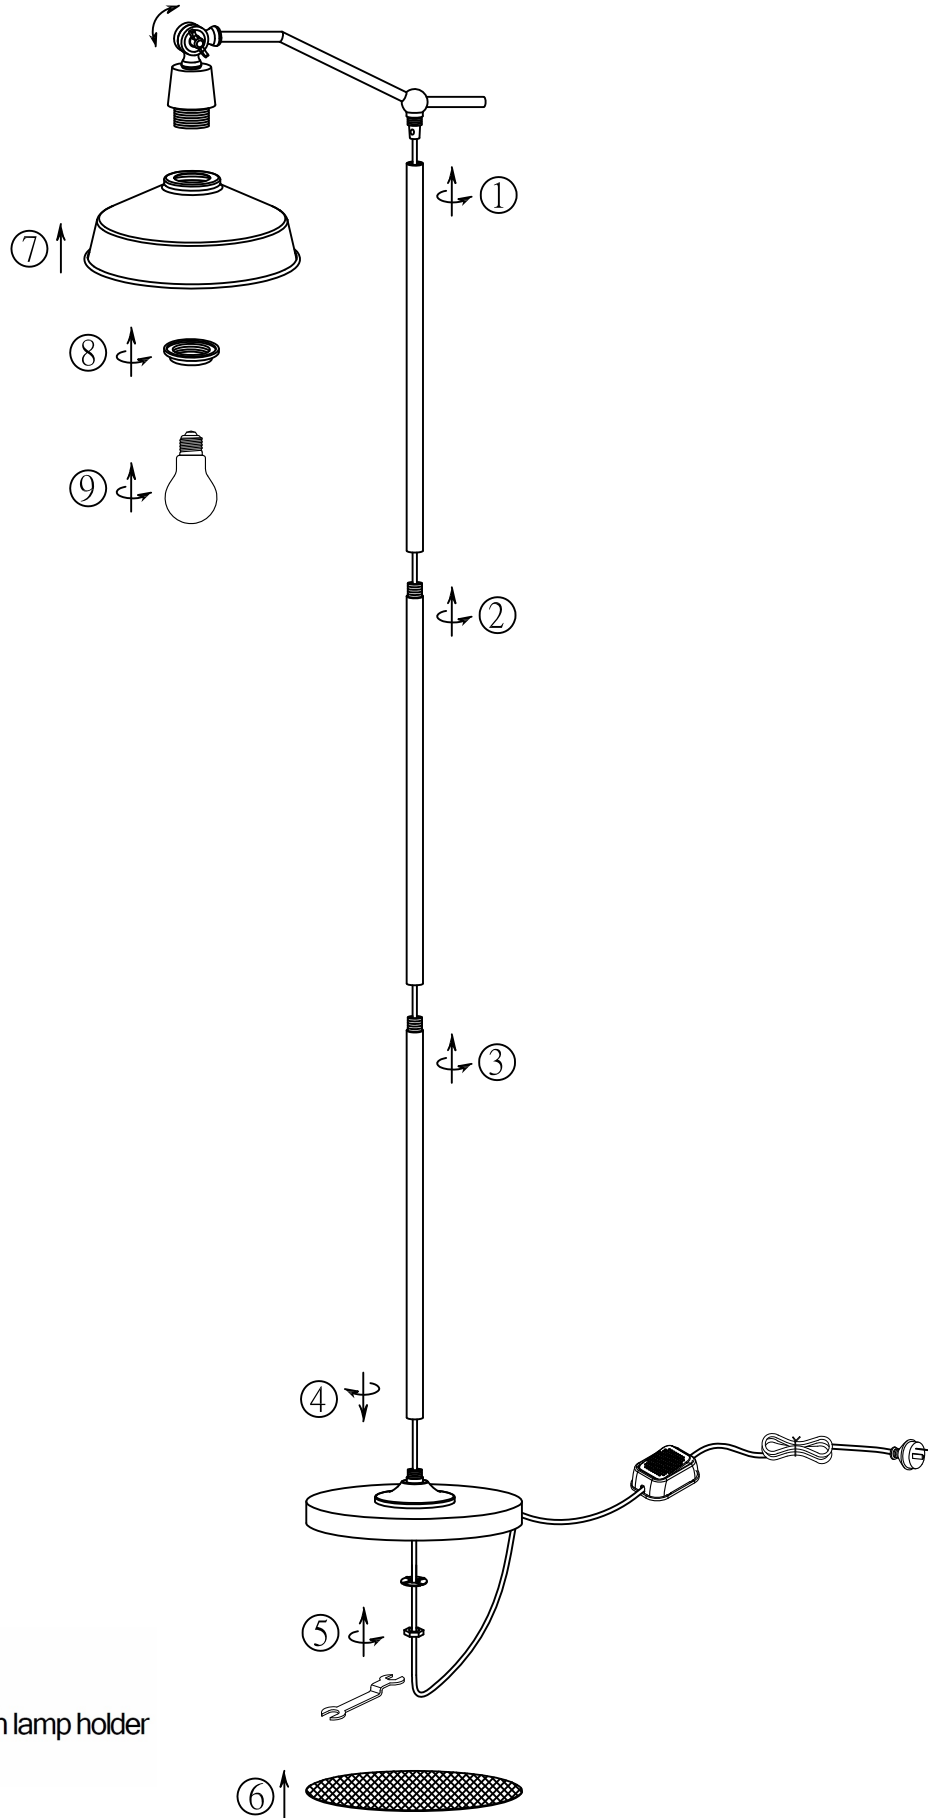

ITEM NO.: KYLAN FL

Disclaimer:

-  Tools not included
-  Shade ring attached on lamp holder
-  Globe(s) not included

240V ~ 50Hz E27 Max.25W x 1

NOTE: GLOBE NOT INCLUDED

Telbix.