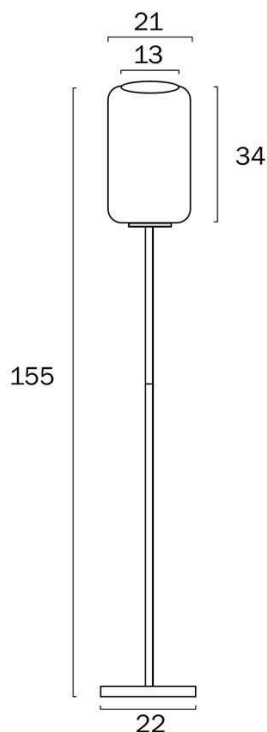

Overview

Family name	Korova
Categories	Floor Lamps
This item includes	Glass
Shade Shape	Cylinder
Switch	Foot Switch
Usage	Indoor Lighting
ERAC Product Registration	SAA-210304-EA

Color / Material

Fixture Color	White Marble,Brass Matt,Smoke
Fixture Material	Marble,Glass,Metal
Shade Material	Glass
Base Color	White Marble,Brass Matt
Base Material	Marble,Metal
Glass Color	Smoke
Glass Finish	Gloss
Cable Color	Black
Cable Material	PVC

Size

Fixture Diameter (cm)	22.0
Fixture Height (cm)	155.0
Base Diameter (cm)	22.0
Base Height (cm)	1192.0
Glass Diameter	21.00
Glass Height (cm)	34.0
Glass Opening (cm)	13.0
Shade Diameter (cm)	21.0

All representations within this document are subject to copyright.ELECTRICAL INSTALLATIONS MUST BE PERFORMED BY A QUALIFIED ELECTRICAL CONTRACTOR AND INSTALLED IN ACCORDANCE WITH AS/NZS 3000.
NOTE : All images , descriptions and dimensions are indicative. Please check latest version of item detail on Telbix website prior to ordering or installation.

Shade Height (cm) 34.0

Specification

Voltage Input 240V
Wattage (max) 25
Globe Type E27
Globe / Light Source qty 1
Globe / Light Source included No
Dimmable Globe Dependant
Electrical Protection CLASS II - DOUBLE INSULATED, EARTH NOT REQUIRED
IP rating IP20
Lead and Plug Yes
Approvals RCM
Assembly Required Yes
Box Contents Instruction
Care Instructions Do not use strong liquid cleaners,Wipe clean with a dry cloth
Warranty 3 Years

Barcode

GTIN 9329501062661

Image -dimensions

Note: Dimensions are only a guide and may vary due to manufacturing variations.