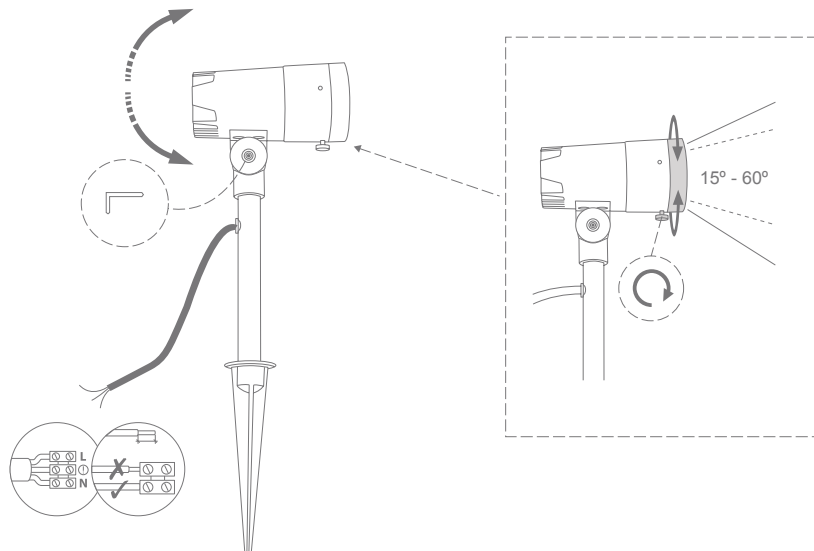

KIRA-6-GDN

Date: 05/2022

Blk	Variants	Item No.	Colour Temp
20262		KIRA-6-GDN	3000K Warm White
20263			5000K White

Thank you for purchasing your new KIRA-6 Garden Spike Light, Please take the time to read and understand the instruction sheet below. Failure to do so may void warranty.

Specifications

Voltage:	12V DC*	Lumen (±5%):	Warm White 3000K - 300lm White 5000K - 310lm	Dimmable:	No
Power:	6W	CCT:	3000K - 5000K	Beam Angle:	15° - 60°
IP Rating:	65	CRI:	≥80	Lifespan:	50,000hrs

*12V DC Constant Voltage LED Driver required