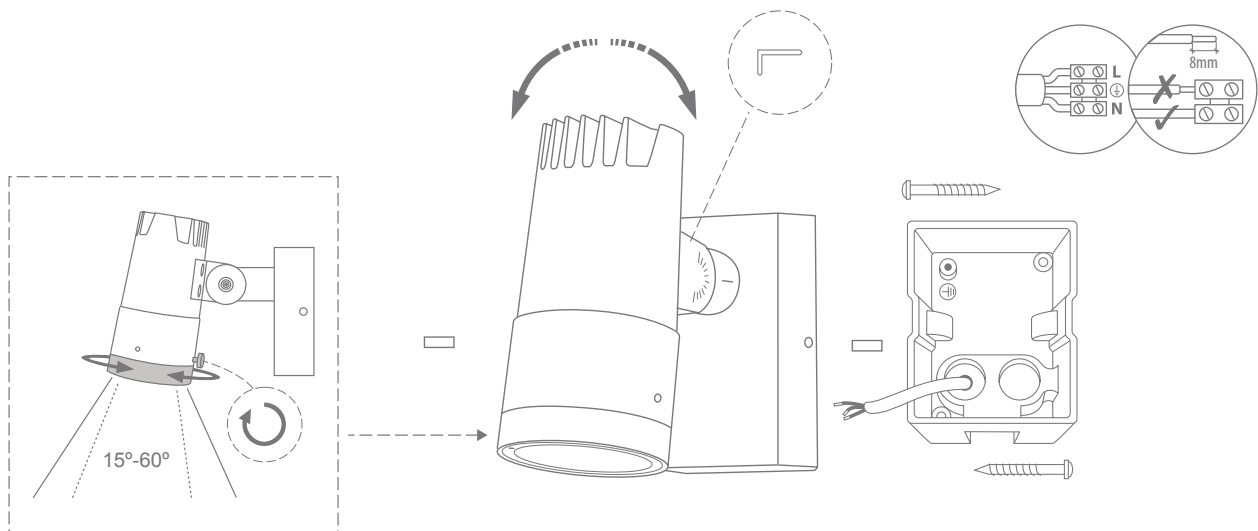

KIRA-11-ADJ

Date: 05/2022

Variants			Item No.	Colour Temp
Blk	Dgr	Wht		
20264	20268	20266	KIRA-11-ADJ	3000K Warm White
20265	20269	20267		5000K White

Thank you for purchasing your new KIRA-11-ADJ Wall Light, Please take the time to read and understand the instruction sheet below. Failure to do so may void warranty.

Specifications

Voltage:	240V	Lumen (±5%):	Warm White 3000K - 450lm White 5000K - 470lm	Dimmable:	No
Power:	11W	CCT:	3000K - 5000K	IP Rating:	65
CRI:	≥80	Beam Angle:	15° - 60° Adjustable	Lifespan:	50,000hrs