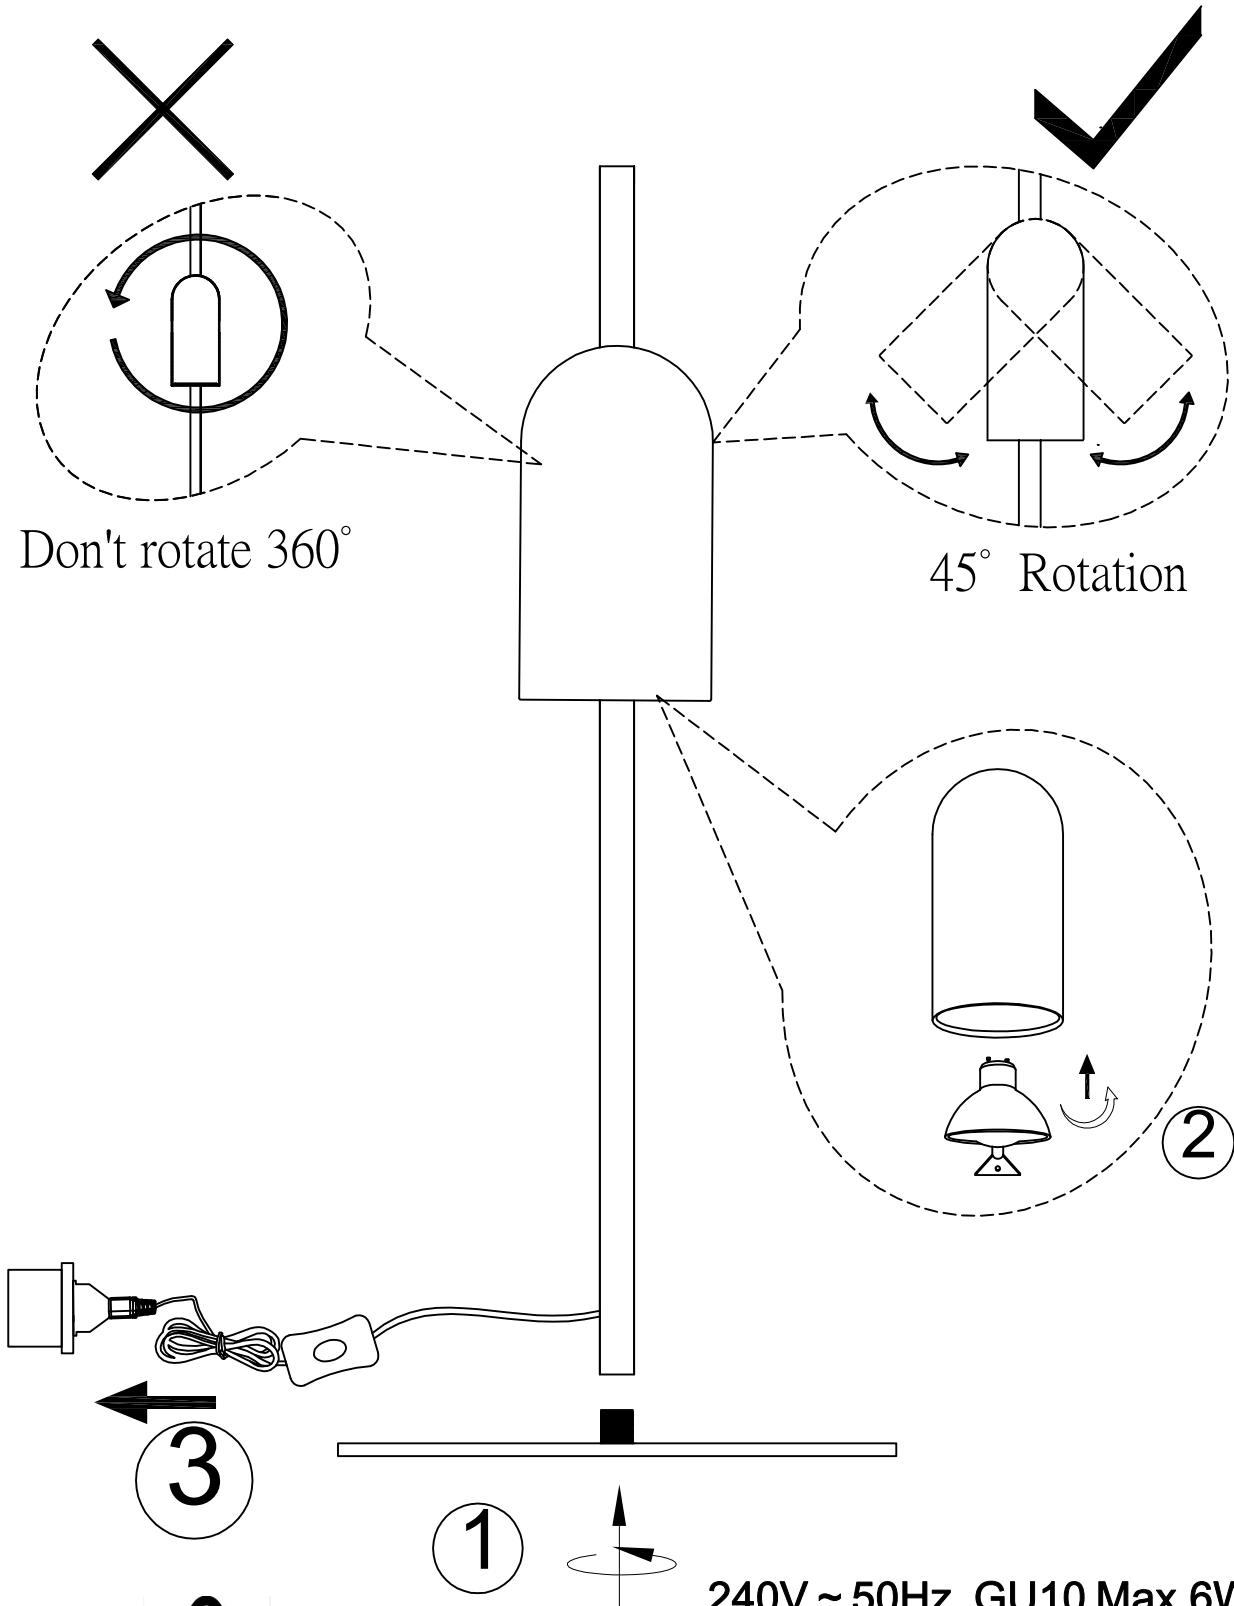

ITEM NO.:KINDLE TL-BK

240V ~ 50Hz GU10 Max.6Wx1

NOTE: GLOBE NOT INCLUDED