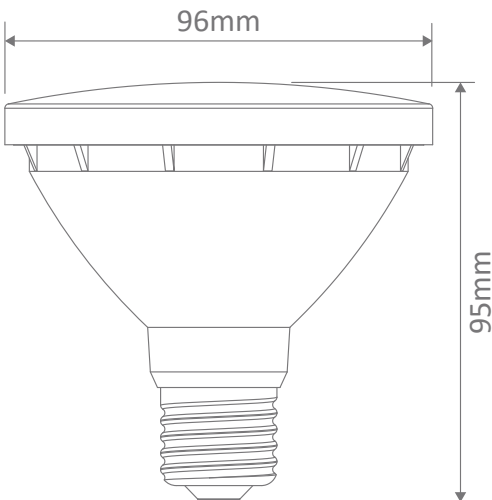

Diagrams / Additional

Item No.	Variant	Colour
KEY-PAR30-12	65036	3000K
	65038	5000K