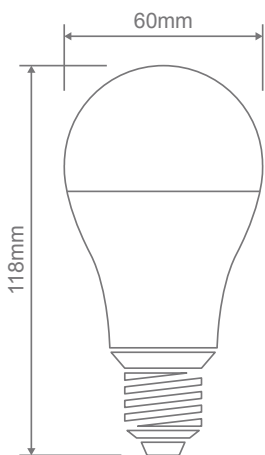

Diagrams / Additional

Item No.	Variant	CCT
KEY-GLS-E27-12V	65108	3000K
	65109	5000K