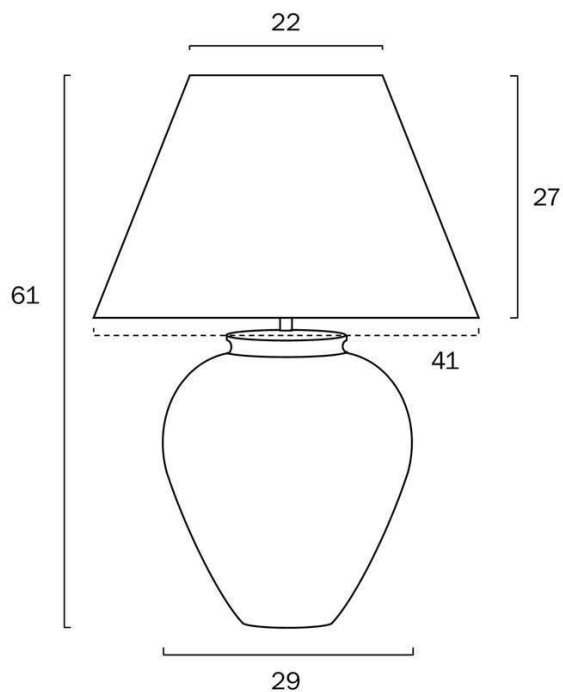

Size

Fixture Diameter (cm)	41.0
Fixture Height (cm)	61.0
Base Diameter (cm)	29.0
Base Height (cm)	33.0
Shade Top (cm)	22.0
Shade Bottom (cm)	41.0
Shade Height (cm)	27.0

All representations within this document are subject to copyright. ELECTRICAL INSTALLATIONS MUST BE PERFORMED BY A QUALIFIED ELECTRICAL CONTRACTOR AND INSTALLED IN ACCORDANCE WITH AS/NZS 3000.
NOTE : All images , descriptions and dimensions are indicative. Please check latest version of item detail on Telbix website prior to ordering or installation.

Cable Length (cm) 180 (30+Inline Switch+150)

Specification

Voltage Input 240V
Wattage (max) 25
Globe Type E27
Globe / Light Source qty 1
Globe / Light Source included No
Electrical Protection CLASS II - DOUBLE INSULATED, EARTH NOT REQUIRED
IP rating IP20
Lead and Plug Yes
Approvals RCM
Assembly Required Yes
Box Contents Instruction
Care Instructions Do not use strong liquid cleaners,Wipe clean with a dry cloth
Warranty 3 Years

Barcode

GTIN 9329501059647

Image -dimensions

Note: Dimensions are only a guide and may vary due to manufacturing variations.