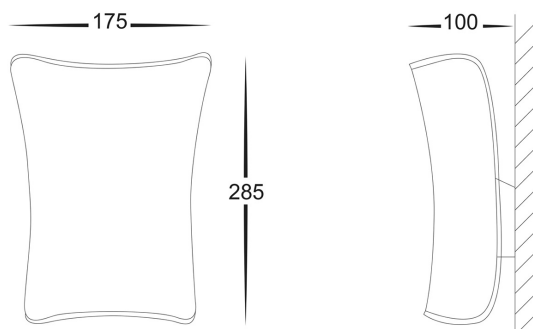

## PRODUCT SPECIFICATIONS

**Name:** Aurora

**Material:** Plaster

**Colour:** White (can be painted)

**IP Rating:** IP20 (indoor use only)

**Lamp Base:** E14

**CRI:** ≥80

**Dimmable:** No

**Warranty:** 2 years replacement\*\*

PART NUMBER	COLOUR TEMP	LUMENS*	INPUT VOLTAGE	BEAM ANGLE	INCLUDED GLOBES
<b>HV8030C</b>	5500k	240lm	240V AC	180°	3w E14 LED
<b>HV8030W</b>	3000k	220lm	240V AC	180°	3w E14 LED