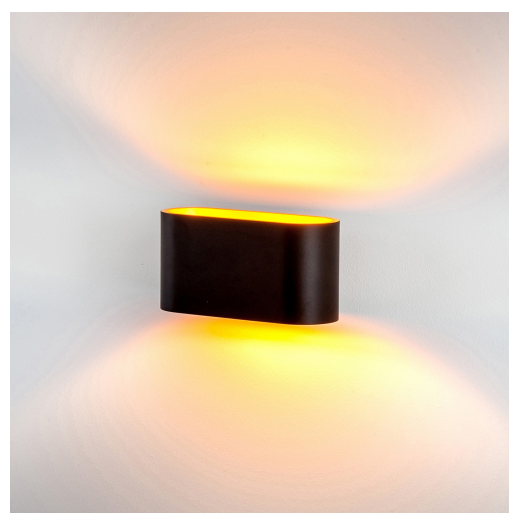

PRODUCT SPECIFICATIONS

Name: Arc

Material: Aluminium

Colour: White or Black

IP Rating: IP20

Lamp Base: G9

CRI: ≥80

Dimmable: No

Warranty: 2 years replacement**

HV8028-WHT

HV8028-BLK

PART NUMBER	COLOUR TEMP	LUMENS*	INPUT VOLTAGE	BEAM ANGLE	INCLUDED GLOBES
HV8028C-WHT	5500k	130lm	240V AC	120°	2w G9 LED
HV8028W-WHT	3000k	120lm	240V AC	120°	2w G9 LED
HV8028C-BLK	5500k	130lm	240V AC	120°	2w G9 LED
HV8028W-BLK	3000k	120lm	240V AC	120°	2w G9 LED