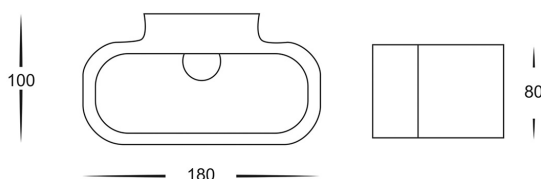

PRODUCT SPECIFICATIONS

Name: Arc

Material: Aluminium

Colour: White or Black

IP Rating: IP20

Lamp Base: G9

CRI: ≥80

Dimmable: No

Warranty: 2 years replacement**

HV8028-WHT

HV8028-BLK

PART NUMBER	COLOUR TEMP	LUMENS*	INPUT VOLTAGE	BEAM ANGLE	INCLUDED GLOBES
HV8028C-WHT	5500k	130lm	240V AC	120°	2w G9 LED
HV8028W-WHT	3000k	120lm	240V AC	120°	2w G9 LED
HV8028C-BLK	5500k	130lm	240V AC	120°	2w G9 LED
HV8028W-BLK	3000k	120lm	240V AC	120°	2w G9 LED