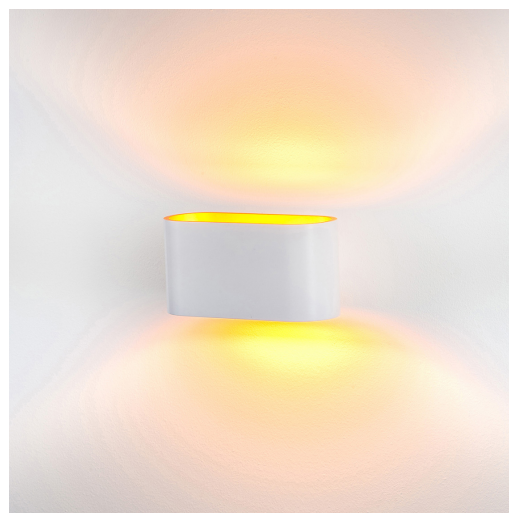

PRODUCT SPECIFICATIONS

Name: Arc

Material: Aluminium

Colour: White or Black

IP Rating: IP20

Lamp Base: G9

CRI: ≥80

Dimmable: No

Warranty: 2 years replacement**

HV8028-WHT

HV8028-BLK

PART NUMBER	COLOUR TEMP	LUMENS*	INPUT VOLTAGE	BEAM ANGLE	INCLUDED GLOBES
HV8028C-WHT	5500k	130lm	240V AC	120°	2w G9 LED
HV8028W-WHT	3000k	120lm	240V AC	120°	2w G9 LED
HV8028C-BLK	5500k	130lm	240V AC	120°	2w G9 LED
HV8028W-BLK	3000k	120lm	240V AC	120°	2w G9 LED