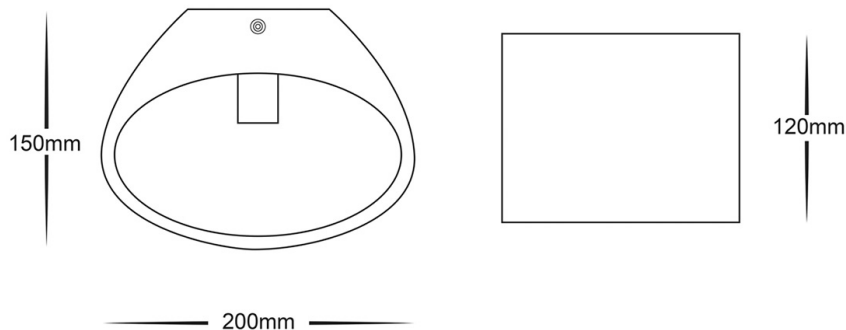

PRODUCT SPECIFICATIONS

Name: Arc

Material: Plaster

Colour: White (can be painted)

IP Rating: IP20 (indoor use only)

Lamp Base: E14

CRI: ≥80

Dimmable: No

Warranty: 2 years replacement**

PART NUMBER	COLOUR TEMP	LUMENS*	INPUT VOLTAGE	BEAM ANGLE	INCLUDED GLOBES
HV8026C	5500k	240lm	240V AC	120°	3w E14 LED
HV8026W	3000k	220lm	240V AC	120°	3w E14 LED

* Lumen output measured at source