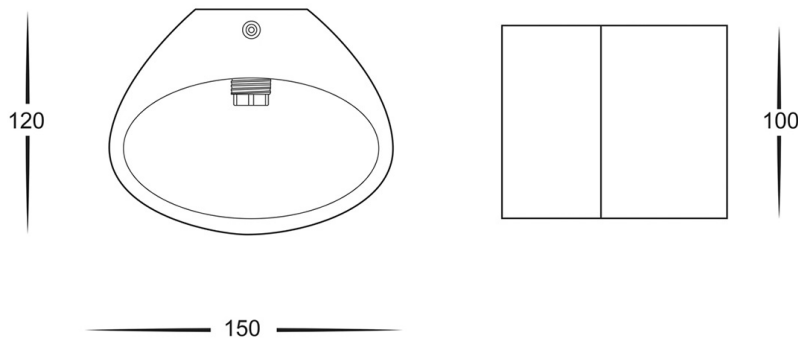

PRODUCT SPECIFICATIONS

Name: Arc

Material: Plaster

Colour: White (can be painted)

IP Rating: IP20 (indoor use only)

Lamp Base: G9

CRI: ≥80

Dimmable: No

Warranty: 2 years replacement**

PART NUMBER	COLOUR TEMP	LUMENS*	INPUT VOLTAGE	BEAM ANGLE	INCLUDED GLOBES
HV8025C	5500k	130lm	240V AC	120°	2w G9 LED
HV8025W	3000k	120lm	240V AC	120°	2w G9 LED

* Lumen output measured at source

** See Warranty Terms and Conditions for more information