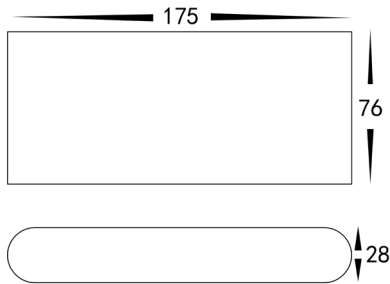

## PRODUCT SPECIFICATIONS

Name	Lisse
Material	Aluminium
Colour	Black or White
IP Rating	IP54
Lamp Base	Built in LED
CRI	> 80
Wiring	Parallel
Dimmable	Yes with any RGBW controller
Warranty	2 Years Replacement

## DIMENSIONS