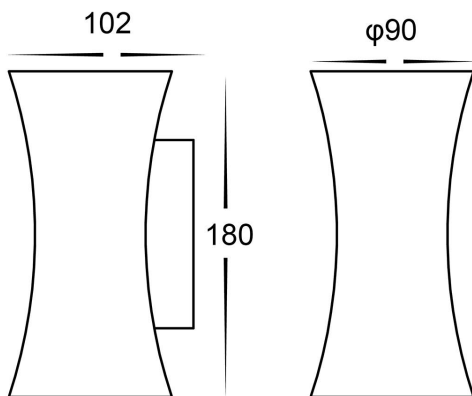

PRODUCT SPECIFICATIONS

Name: Savannah

Material: Aluminium

Colour: Black or White

IP Rating: IP54

Lamp Base: Built in LED

CRI: ≥80

Wiring: Parallel

Dimmable: No

Warranty: 2 years replacement**

PART NUMBER	COLOUR TEMP	LUMENS*	INPUT VOLTAGE	BEAM ANGLE	INCLUDED GLOBES
HV3635T-BLK	3000k	2x 225lm	240v AC	60°	2x 4.5w Built in LED
	4000k	2x 230lm			
HV3635T-WHT	5500k	2x 235lm			