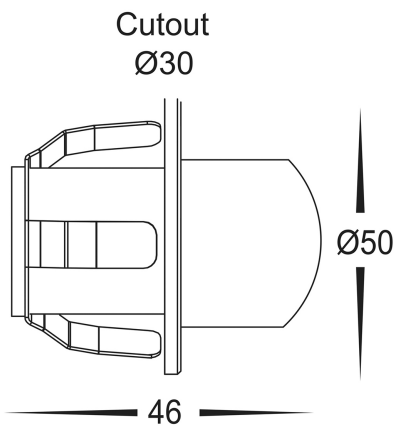

Sako 316 Stainless Steel Recessed Up & Down LED Step Light

PRODUCT SPECIFICATIONS

Name: Sako

Material: 316 Stainless Steel

Colour: Stainless Steel

IP Rating: IP67

Lamp Base: Built in LED

CRI: ≥80

Wiring: Parallel

Dimmable: No

Warranty: 2 years replacement**

PART NUMBER	COLOUR TEMP	LUMENS	INPUT VOLTAGE	BEAM ANGLE	INCLUDED GLOBES
HV3264W	3000K	2 x 70lm	12v DC	30°	2 x 1w Built in LED

* Lumen output measured at source

** See Warranty Terms and Conditions for more information

For more information contact Havit Lighting

ADDRESS:
143 Beauchamp Road
Matraville NSW 2036
Australia

Tel: 02 9381 8300
Fax: 02 9666 8881
Email: sales@havit.com.au
web: www.havit.com.au