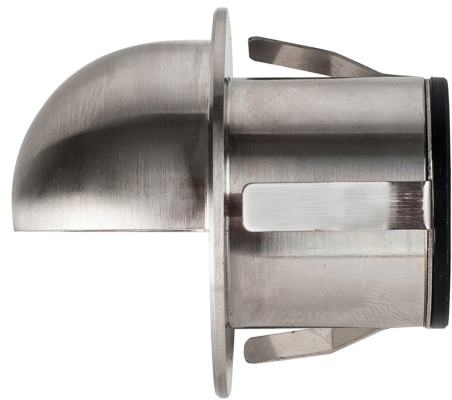

Sako 316 Stainless Steel Recessed LED Eyelid Step Light

PRODUCT SPECIFICATIONS

Name: Sako

Material: 316 Stainless Steel

Colour: Stainless Steel

IP Rating: IP67

Lamp Base: Built in LED

CRI: ≥80

Wiring: Parallel

Dimmable: No

Warranty: 2 years replacement**

PART NUMBER	COLOUR TEMP	LUMENS	INPUT VOLTAGE	BEAM ANGLE	INCLUDED GLOBES
HV3263W	3000K	100lm	12v DC	30°	1.5w Built in LED

* Lumen output measured at source