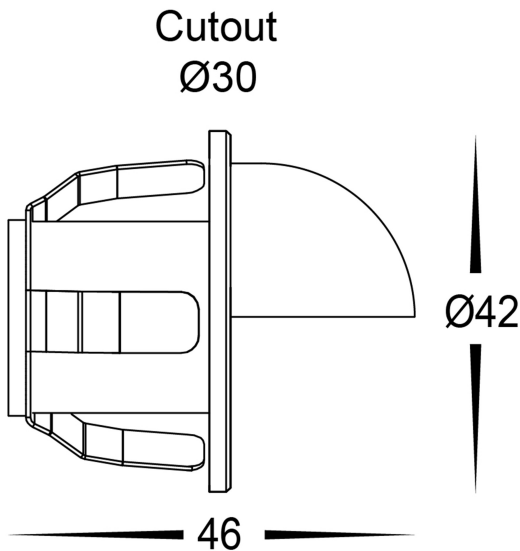

Sako 316 Stainless Steel Recessed LED Eyelid Step Light

PRODUCT SPECIFICATIONS

Name: Sako

Material: 316 Stainless Steel

Colour: Stainless Steel

IP Rating: IP67

Lamp Base: Built in LED

CRI: ≥80

Wiring: Parallel

Dimmable: No

Warranty: 2 years replacement**

PART NUMBER	COLOUR TEMP	LUMENS	INPUT VOLTAGE	BEAM ANGLE	INCLUDED GLOBES
HV3263W	3000K	100lm	12v DC	30°	1.5w Built in LED

* Lumen output measured at source