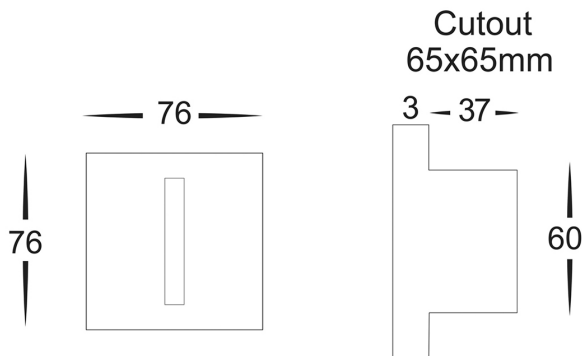

PRODUCT SPECIFICATIONS

Name: Slot

Material: Aluminium

Colour: White

IP Rating: IP20

Lamp Base: Built in LED

CRI: ≥80

Wiring: Parallel

Dimmable: No

Warranty: 2 years replacement**

PART NUMBER	COLOUR TEMP	LUMENS	INPUT VOLTAGE	BEAM ANGLE	INCLUDED GLOBES
HV3102C	5500K	190lm	240v Supplied with LED Driver	20°	2.5w Built in LED
HV3102W	3000K	180lm	240v Supplied with LED Driver	20°	2.5w Built inLED