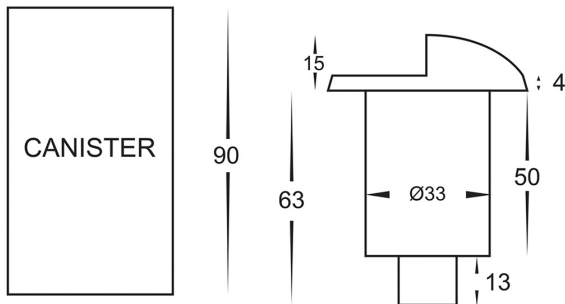

PRODUCT SPECIFICATIONS

Name: Mini Ollo

Material: 316 Stainless Steel

Colour: Black face

CRI: ≥80

IP Rating: IP67

Lamp Base: Built in LED

Wiring: Parallel

Dimmable: No

Warranty: 2 years replacement**

Cutout with Canister
— Ø46 —

Cutout without Canister
— Ø33 —

PART NUMBER	COLOUR TEMP	LUMENS	INPUT VOLTAGE	BEAM ANGLE	INCLUDED GLOBES
HV2891C-BLK	5500K	90lm	12v DC	30°	1w Built in LED
HV2891W-BLK	3000K	80lm	12v DC	30°	1w Built inLED