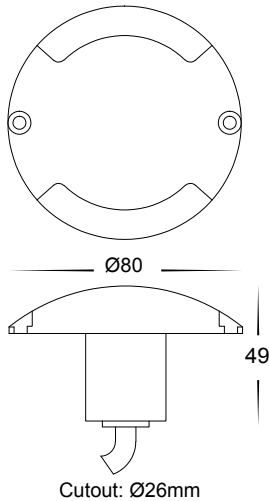

PRODUCT SPECIFICATIONS

Name: Dome

Material: Black Poly Powder Coated Aluminium

Colour:Black

IP Rating: IP65

Lamp Base: Built in 3w LED

CRI: ≥80

Wiring: Parallel

* Lumen output measured at source

** See Warranty Terms and Conditions for more information

PRODUCT SPECIFICATIONS

Name: Dome

Material: Silver Poly Powder Coated Aluminium

Colour: Silver

IP Rating: IP65

Lamp Base: Built in 3w LED

CRI: ≥80

Wiring: Parallel

Warranty: 2 years replacement**

PART NUMBER	COLOUR TEMP	LUMENS*	INPUT VOLTAGE	BEAM ANGLE	INCLUDED GLOBES
HV2872C-SLV	5500k	2 x190lm	12vDC	120°	Built-in 2 x 3w LED
HV2872W-SLV	3000k	2 x 180lm	12vDC	120°	Built-in 2x3w LED