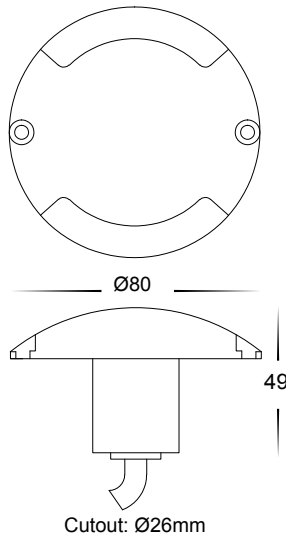

PRODUCT SPECIFICATIONS

Name: Dome

Material: Black Poly Powder Coated Aluminium

Colour:Black

IP Rating: IP65

Lamp Base: Built in 3w LED

CRI: ≥80

Wiring: Parallel

Warranty: 2 years replacement**

PART NUMBER	COLOUR TEMP	LUMENS*	INPUT VOLTAGE	BEAM ANGLE	INCLUDED GLOBES
HV2872C-BLK	5500k	2 x190lm	12vDC	120°	Built-in 2 x 3w LED
HV2872W-BLK	3000k	2 x 180lm	12vDC	120°	Built-in 2x3w LED

* Lumen output measured at source

** See Warranty Terms and Conditions for more information

PRODUCT SPECIFICATIONS

Name: Dome

Material: Silver Poly Powder Coated Aluminium

Colour: Silver

IP Rating: IP65

Lamp Base: Built in 3w LED

CRI: ≥80

Wiring: Parallel

Warranty: 2 years replacement**

PART NUMBER	COLOUR TEMP	LUMENS*	INPUT VOLTAGE	BEAM ANGLE	INCLUDED GLOBES
HV2872C-SLV	5500k	2 x190lm	12vDC	120°	Built-in 2 x 3w LED
HV2872W-SLV	3000k	2 x 180lm	12vDC	120°	Built-in 2x3w LED