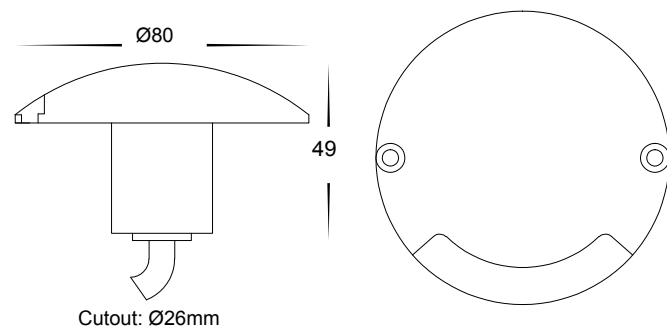

PRODUCT SPECIFICATIONS

Name: Dome

Material: Aluminium

Colour: Silver & Black

IP Rating: IP65

Lamp Base: Built in 3w LED

CRI: ≥80

Wiring: Parallel

Dimmable: No

Warranty: 2 years replacement**

PART NUMBER	COLOUR TEMP	LUMENS*	INPUT VOLTAGE	BEAM ANGLE	INCLUDED GLOBES
HV2871C-SLV	5500k	190lm	12vDC	60°	Built-in 3w LED
HV2871W-SLV	3000k	180lm	12vDC	60°	Built-in 3w LED
HV2871C-BLK	5500k	190lm	12vDC	60°	Built-in 3w LED
HV2871W-BLK	3000k	180lm	12vDC	60°	Built-in 3w LED