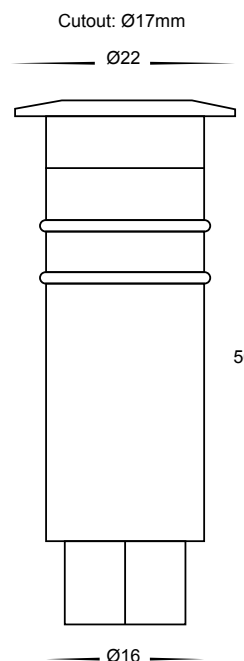

## PRODUCT SPECIFICATIONS:

**Name:** Kett

**Material:** 316 Stainless Steel

**Colour:** Stainless Steel

**Cable Length:** 1.5m Cable Length

**IP Rating:** IP65

**Lamp Base:** Built- In LED

**CRI:** ≥80

**Wiring:** Parallel

**Dimmable:**

**Warranty:** 2 Years Replacement

PART NUMBER	COLOUR TEMP	LUMENS	INPUT VOLTAGE	BEAM ANGLE	INCLUDE GLOBES
HV2861C	5500K	70lm	12v DC	30°	Built in 1w LED
HV2861W	3000K	60lm	12v DC	30°	Built in 1w LED
HV2861B	Blue	N/A	12v DC	30°	Built in 1w LED