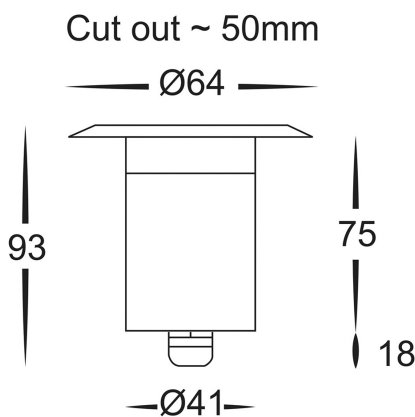

## **PRODUCT SPECIFICATIONS**

**Name:** Tekk

**Material:** 316 Stainless Steel face  
with aluminium body

**Colour:** Stainless Steel

**IP Rating:** IP67

**Lamp Base:** Built in LED

**CRI:** ≥80

**Wiring:** Parallel

**Dimmable:** No

**Warranty:** 2 years replacement\*\*

**NOTE:** not suitable for inground installation

PART NUMBER	COLOUR TEMP	LUMENS	INPUT VOLTAGE	BEAM ANGLE	INCLUDED GLOBES
HV2860C	5500K	180lm	12v DC	30°	3w Built in LED
HV2860W	3000K	160lm	12v DC	30°	3w Built inLED