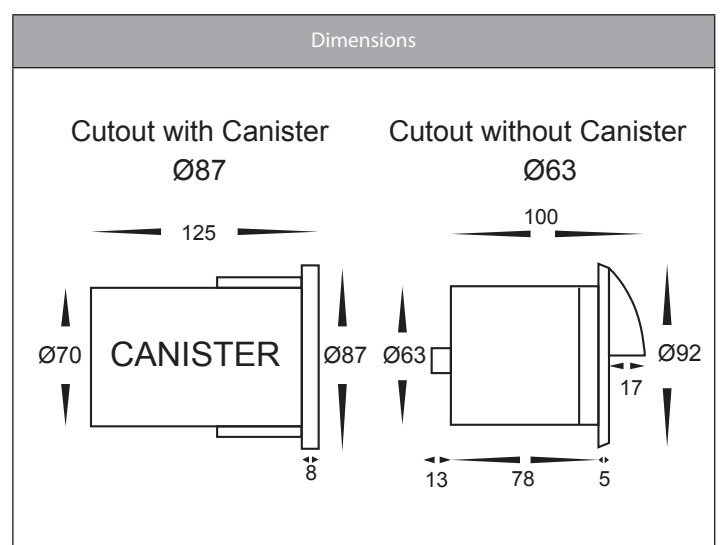

Product Ordering

Part Number	Colour Temp	Lumens	Input Voltage	Beam Angle	Included LED	Barcode
HV19012T-BR	3000k 4000k 5500k	270lm 285lm 300lm	12v DC	120°	TRI Colour 5w MR16 LED	9350418030047

*Items ordered after 01-01-2022