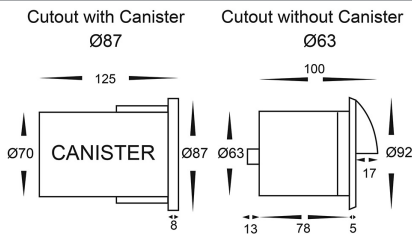

Copper Round Recessed Step or Wall Light with Eyelid

PRODUCT SPECIFICATIONS

Name: Ollo
Material: 316 Stainless Steel + Copper
Colour: Copper (will age over time)
IP Rating: IP65
Lamp Base: MR16
CRI: ≥80
Cable Length: 300mm
Wiring: Parallel
Dimmable: No
Warranty: 2 Years Replacement**

Not suitable for inground use.

DIMENSIONS

Weathered Copper

Compatible with
Tri-Colour 9in1
 3w, 5w, 7w
 12v or 24v LED Globes

OPTIONAL ACCESSORIES

HV190-HC
 HONEYCOMB LENS

COLOUR TEMPERATURE

IP RATING

Black Round Recessed Step or Wall Light with Eyelid

PRODUCT SPECIFICATIONS

- Name:** Ollo
- Material:** 316 Stainless Steel
- Colour:** Poly powder coated black face
- IP Rating:** IP65
- Lamp Base:** MR16
- CRI:** ≥80
- Cable Length:** 300mm
- Wiring:** Parallel
- Dimmable:** No
- Warranty:** 2 Years Replacement**

Olo Antique Brass Recessed Wall Light with Eyelid

Product Specifications

Name	Olo
Material	316 Stainless Steel + Brass
Colour	Stainless Steel + Antique Brass Face
IP Rating	IP65
Installation Type	Wall - Recessed
Cable Length	300mm
Lamp Base	MR16
Max Wattage	20w
Protection Class	3 (No Earth Required)
Lamp Expectancy	<30,000hrs
Diffuser Type	Clear Glass
CRI	CRI>80
Dimmable	No - Not with supplied globes
IK Rating	IK08
Warranty	3 Years Replacement*