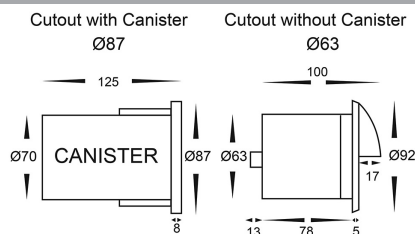

DIMENSIONS

Compatible with
Tri-Colour 9in1
3w, 5w, 7w
12v or 24v LED Globes

OPTIONAL ACCESSORIES

HV190-HC
HONEYCOMB LENS