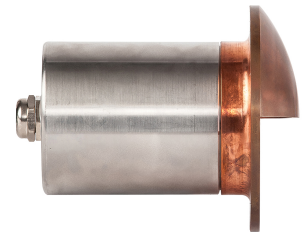

Copper Round Recessed Step or Wall Light with Eyelid

PRODUCT SPECIFICATIONS

Name: Ollo
Material: 316 Stainless Steel + Copper
Colour: Copper (will age over time)
IP Rating: IP65
Lamp Base: MR16
CRI: ≥80
Cable Length: 300mm
Wiring: Parallel
Dimmable: No
Warranty: 2 Years Replacement**

Not suitable for inground use.

DIMENSIONS

Weathered Copper

Compatible with
Tri-Colour 9in1
 3w, 5w, 7w
 12v or 24v LED Globes

OPTIONAL ACCESSORIES

HV190-HC
 HONEYCOMB LENS

COLOUR TEMPERATURE

IP RATING

Black Round Recessed Step or Wall Light with Eyelid

PRODUCT SPECIFICATIONS

- Name:** Ollo
- Material:** 316 Stainless Steel
- Colour:** Poly powder coated black face
- IP Rating:** IP65
- Lamp Base:** MR16
- CRI:** ≥80
- Cable Length:** 300mm
- Wiring:** Parallel
- Dimmable:** No
- Warranty:** 2 Years Replacement**

Olo Antique Brass Recessed Wall Light with Eyelid

Product Specifications

Name	Olo
Material	316 Stainless Steel + Brass
Colour	Stainless Steel + Antique Brass Face
IP Rating	IP65
Installation Type	Wall - Recessed
Cable Length	300mm
Lamp Base	MR16
Max Wattage	20w
Protection Class	3 (No Earth Required)
Lamp Expectancy	<30,000hrs
Diffuser Type	Clear Glass
CRI	CRI>80
Dimmable	No - Not with supplied globes
IK Rating	IK08
Warranty	3 Years Replacement*