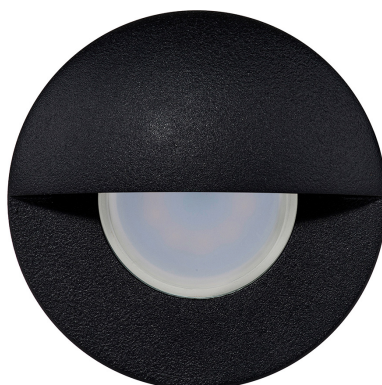

Black Round Recessed Step or Wall Light with Eyelid

PRODUCT SPECIFICATIONS

- **Name:** Ollo
- **Material:** 316 Stainless Steel
- **Colour:** Poly powder coated black face
- **IP Rating:** IP65
- **Lamp Base:** MR16
- **CRI:** ≥80
- **Cable Length:** 300mm
- **Wiring:** Parallel
- **Dimmable:** No
- **Warranty:** 2 Years Replacement**

Not suitable for inground use.