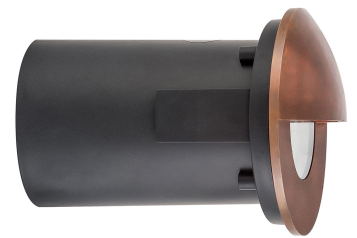

Copper Round Recessed Step or Wall Light with Eyelid

PRODUCT SPECIFICATIONS

Name: Ollo
Material: 316 Stainless Steel + Copper
Colour: Copper (will age over time)
IP Rating: IP65
Lamp Base: MR16
CRI: ≥80
Cable Length: 300mm
Wiring: Parallel
Dimmable: No
Warranty: 2 Years Replacement**

Not suitable for inground use.

DIMENSIONS

Weathered Copper

Compatible with
Tri-Colour 9in1
 3w, 5w, 7w
 12v or 24v LED Globes

OPTIONAL ACCESSORIES

HV190-HC
 HONEYCOMB LENS

COLOUR TEMPERATURE

IP RATING

Black Round Recessed Step or Wall Light with Eyelid

PRODUCT SPECIFICATIONS

- Name:** Ollo
- Material:** 316 Stainless Steel
- Colour:** Poly powder coated black face
- IP Rating:** IP65
- Lamp Base:** MR16
- CRI:** ≥80
- Cable Length:** 300mm
- Wiring:** Parallel
- Dimmable:** No
- Warranty:** 2 Years Replacement**

Olo Antique Brass Recessed Wall Light with Eyelid

Product Specifications

Name	Olo
Material	316 Stainless Steel + Brass
Colour	Stainless Steel + Antique Brass Face
IP Rating	IP65
Installation Type	Wall - Recessed
Cable Length	300mm
Lamp Base	MR16
Max Wattage	20w
Protection Class	3 (No Earth Required)
Lamp Expectancy	<30,000hrs
Diffuser Type	Clear Glass
CRI	CRI>80
Dimmable	No - Not with supplied globes
IK Rating	IK08
Warranty	3 Years Replacement*