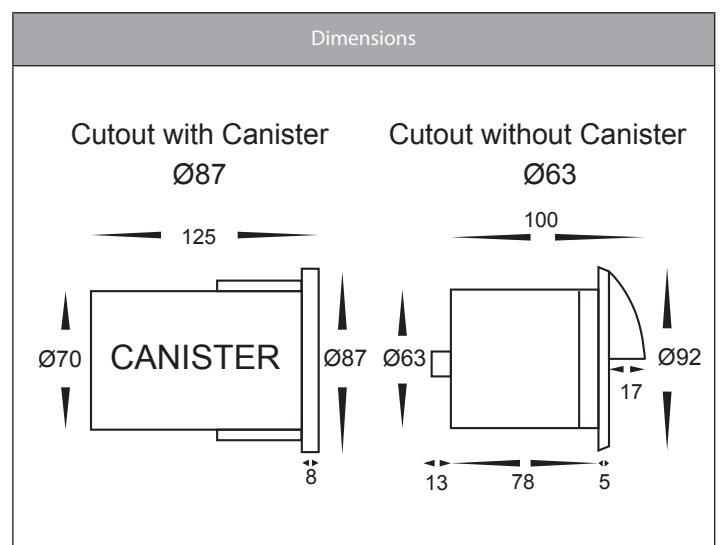

Optional Havit Compatible Accessories

Image	Part Number	Colour Temp	Input Voltage	Beam Angle	Included LED
	HV9507	3000k 4000k 5500k	12v DC	60°	TRI Colour 3/5/7w MR16 LED
	HV9508		24v DC		
	HV190-HC	Honeycomb Lens			
	12v DC LED Drivers	See Catalogue or Website for full range of 12v DC LED Drivers