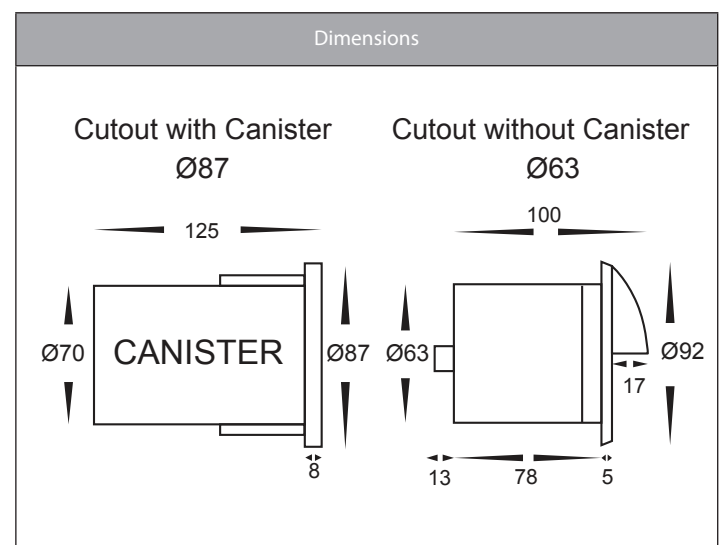

Optional Havit Compatible Accessories

Image	Part Number	Colour Temp	Input Voltage	Beam Angle	Included LED
	HV9507	3000k 4000k 5500k	12v DC	60°	TRI Colour 3/5/7w MR16 LED
	HV9508		24v DC		
	HV190-HC	Honeycomb Lens			
	12v DC LED Drivers	See Catalogue or Website for full range of 12v DC LED Drivers