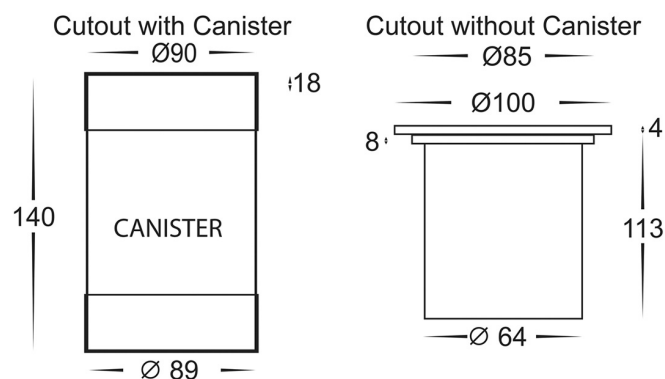

PRODUCT SPECIFICATIONS

Name: KLIP

Material: 316 Stainless Steel face with Aluminium Body

Colour: Stainless Steel

Trafficable: 1000kgs

IP Rating: IP67

Lamp Base: Built in LED

CRI: ≥80

Wiring: Parallel

Dimmable: No

Warranty: 2 years replacement**

NOTE: adequate drainage must be allowed when installed

PART NUMBER	COLOUR TEMP	LUMENS	INPUT VOLTAGE	BEAM ANGLE	INCLUDED GLOBES
HV1831C-12V	5500K	630lm	12v DC	120°	Built in 7w LED
HV1831W-12V	3000K	560lm	12v DC	120°	Built in 7w LED
HV1831C-240V	5500K	630lm	240v	120°	Built in 7w LED
HV1831W-240V	3000K	560lm	240v	120°	Built in 7w LED