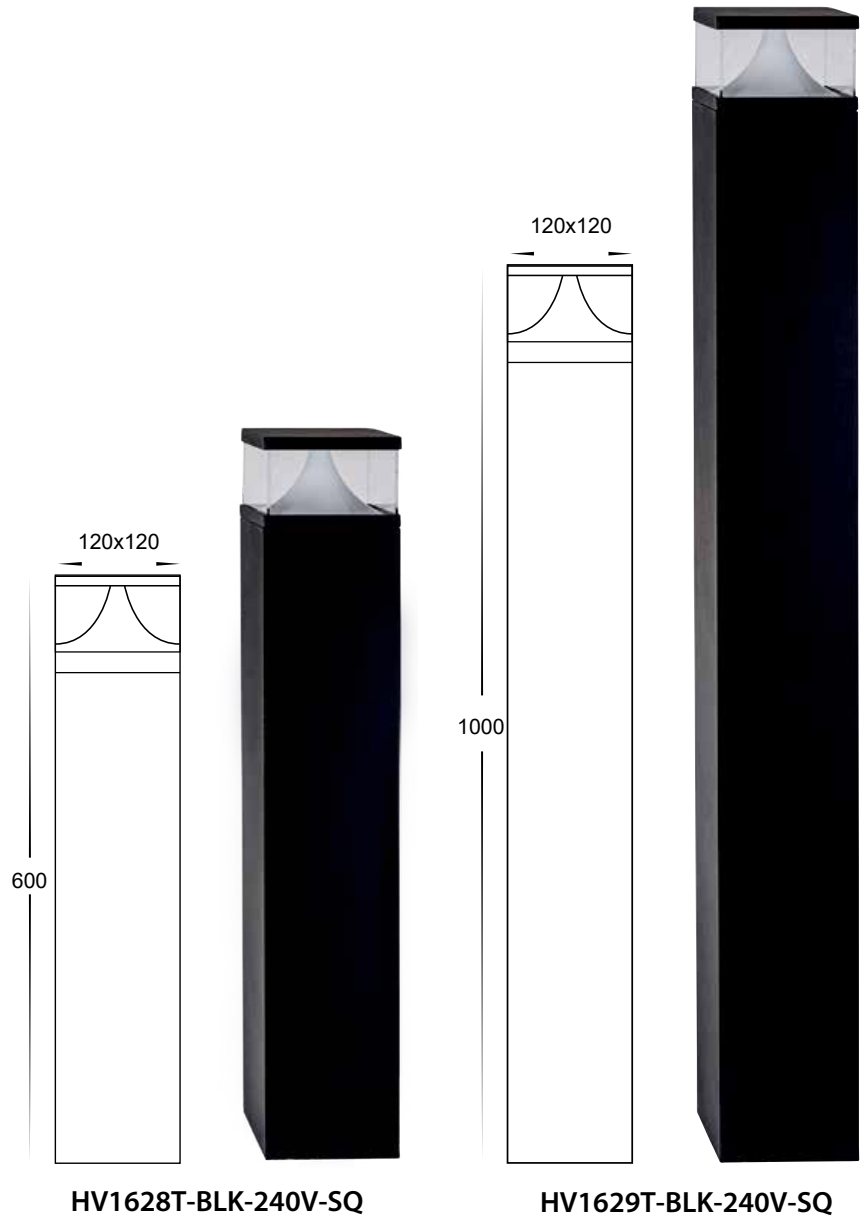

PRODUCT SPECIFICATIONS

- Name:** DIVAD
- Material:** Aluminium
- Colour:** Black
- IP Rating:** IP65
- Lamp Base:** Built in LED
- CRI:** ≥80
- Wiring:** Parallel
- Dimmable:** No
- Warranty:** 2 years replacement**

PART NUMBER	COLOUR TEMP	LUMENS	INPUT VOLTAGE	POWER	HEIGHT
HV1628T-BLK-240V-SQ	3000K	960lm	240v AC	12w LED	600mm
HV1629T-BLK-240V-SQ	4000K	1020lm			1000mm
	5500K	1080lm			

* Lumen output measured at source
 ** See Warranty Terms and Conditions for more information