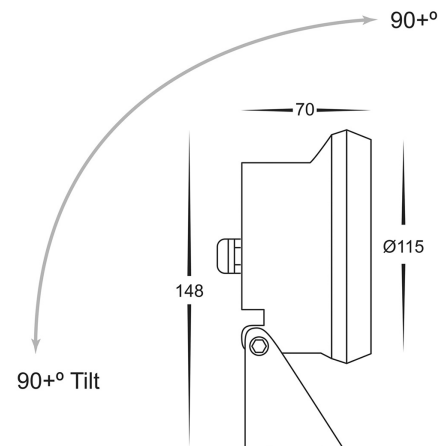

Sotto 316 Stainless Steel LED Pond or Garden Light

PRODUCT SPECIFICATIONS

- Name:** SOTTO
- Material:** 316 Stainless Steel
- Colour:** Stainless Steel
- IP Rating:** IP68
- Installation depth:** 3 metre max.
- Cable length:** 6m
- Lamp Base:** Built in LED
- CRI:** ≥80
- Wiring:** Parallel
- Dimmable:** No
- Warranty:** 2 years replacement**

(Optional garden spike)
not supplied
HV350-SPK

| PART NUMBER | COLOUR TEMP | LUMENS | INPUT VOLTAGE | BEAM ANGLE | INCLUDE GLOBES |
|-------------|-------------|--------|---------------|------------|------------------|
| HV1494C | 5500K | 975lm | 12v DC | 40° | Built in 15w LED |
| HV1494W | 3000K | 873lm | 12v DC | 40° | Built in 15w LED |
| HV1494RGB | RGB | N/A | 12v DC | 40° | Built in 15w LED |