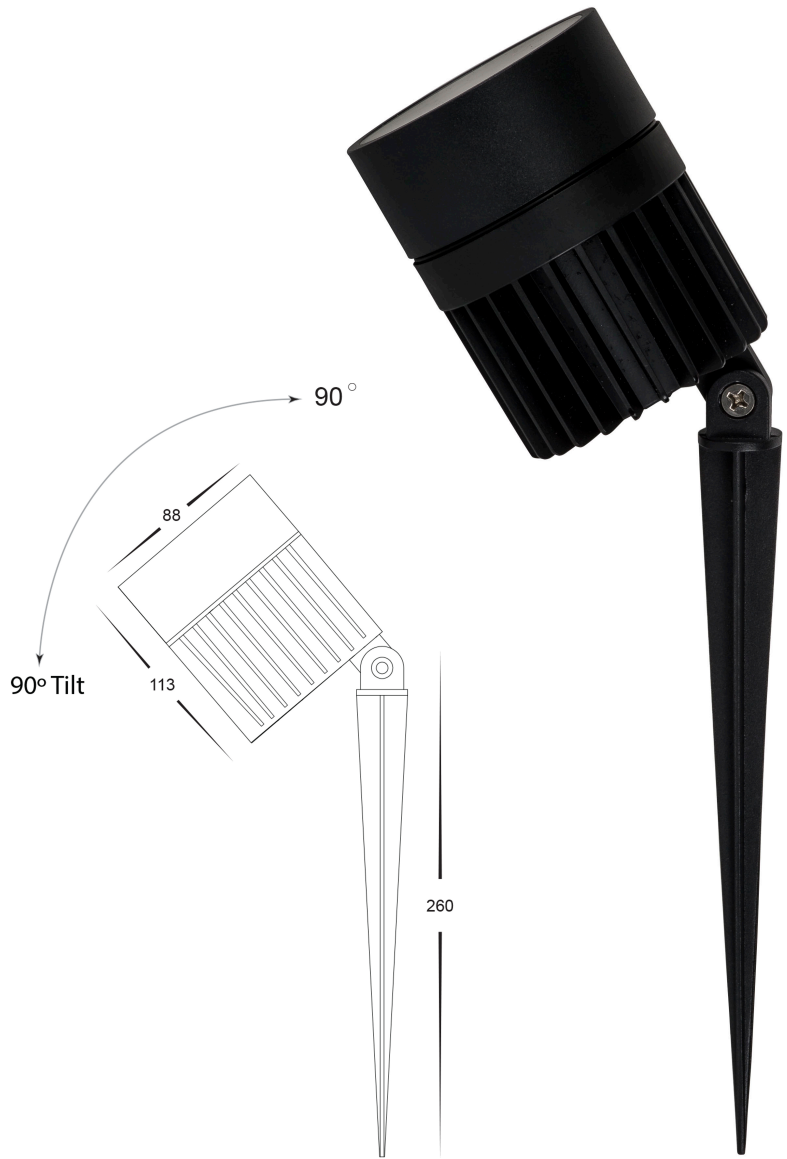

PRODUCT SPECIFICATIONS

- Name:** Oasis
- Material:** Aluminium
- Colour:** Black
- IP Rating:** IP65
- Lamp Base:** Built in LED
- CRI:** ≥80
- Wiring:** Parallel
- Dimmable:** No
- Warranty:** 2 years replacement**

HV1429T-24W
Single Adjustable

PART NUMBER	COLOUR TEMP	LUMENS*	INPUT VOLTAGE	BEAM ANGLE	INCLUDED GLOBES
HV1429T-24W	3000K	960lm	12V DC	36°	Built in 24w LED
	4000K	1020lm			
	5500K	1080lm			

Must be used with suitable 12v DC LED driver