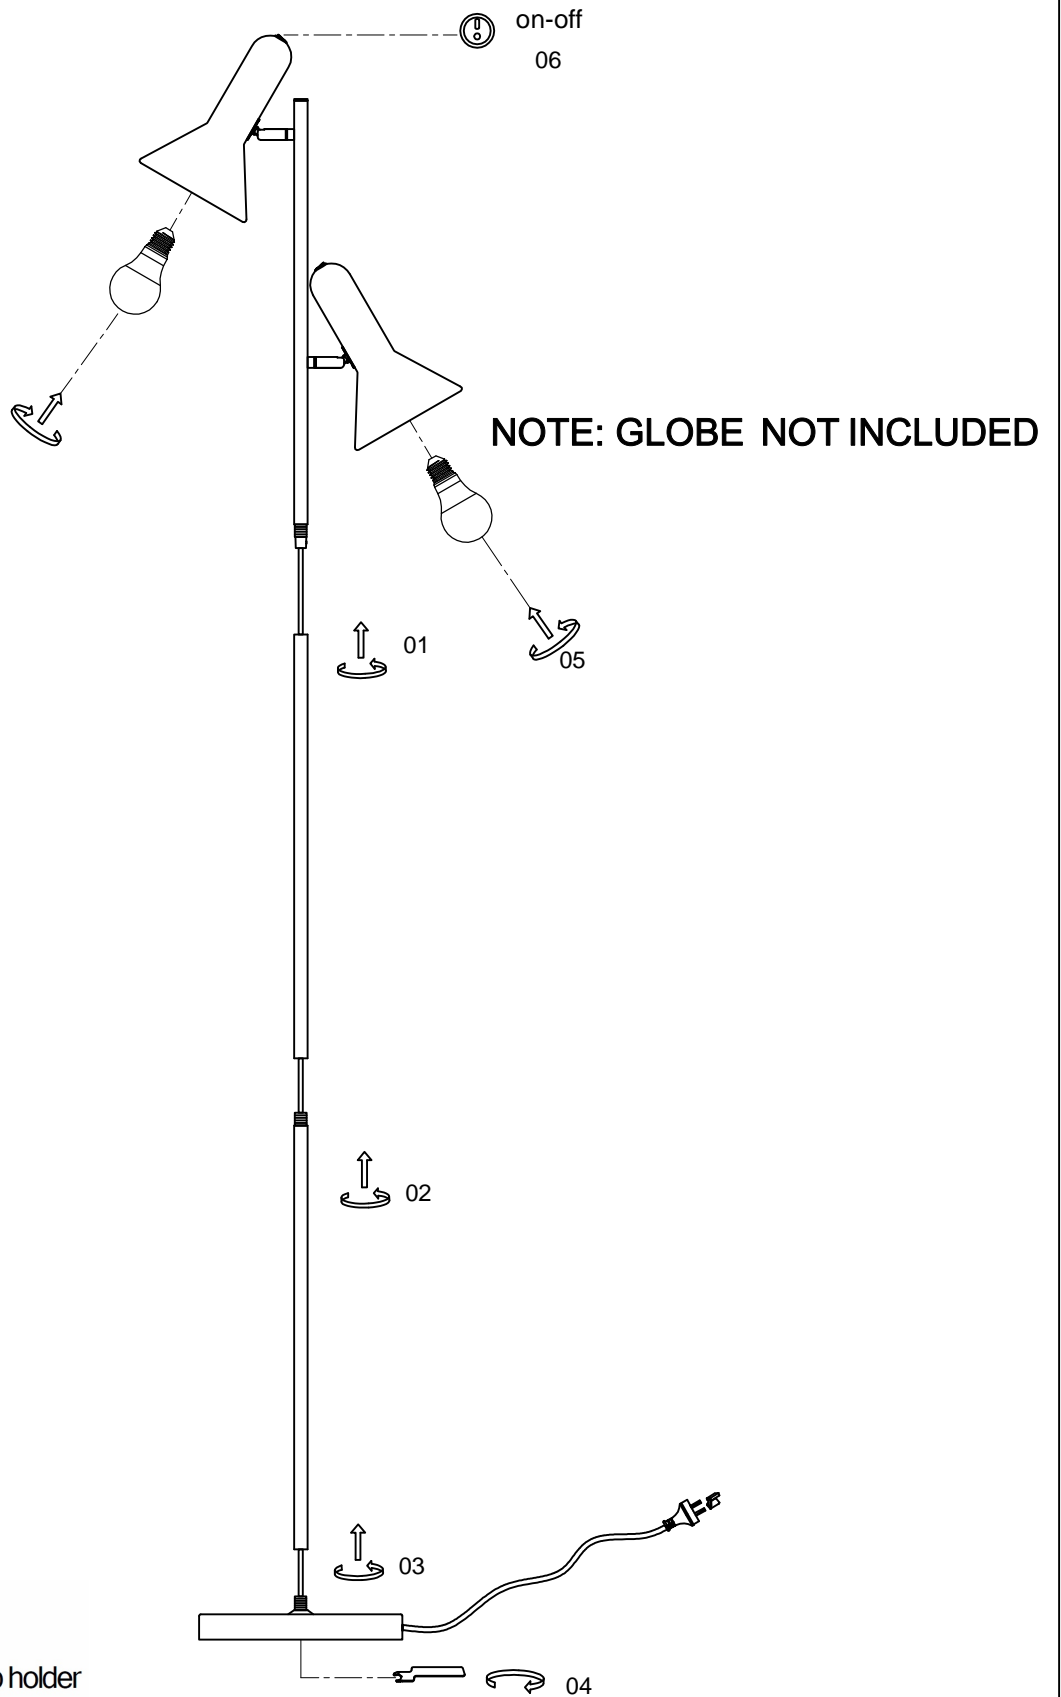

# ITEM NO.:HYVIK FL2

- Disclaimer:
-  Tools not included
  -  Shade ring attached on lamp holder
  -  Globe(s) not included

**Telbix.**

240V ~ 50Hz E27 Max.25Wx2