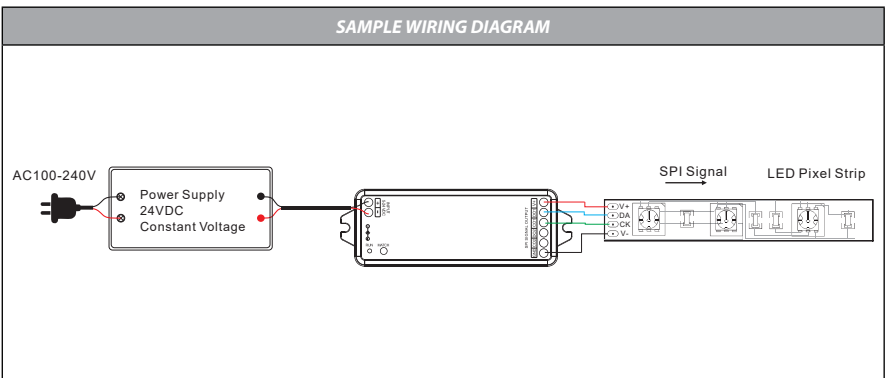

## Product Specifications

Watts Per Metre	20w
Input Voltage	24v DC
Colour Temp	RGB (Chasing)
Beam Angle	120°
Bending Radius	60mm
IP Rating	IP67
Size	12mm (W) x 17mm (H)
PCB	3oz
CRI	>90
Wiring	Parallel
Dimmable	Yes
LED Chip Type	2835
No. Chips Per Metre	84
Lumens Per Metre	405lm
Maximum Length	5000mm
Cutting Increments	Every 83.3mm
Mounting	Mounting Clips (4x Supplied Per Metre)
Ambient Temperature	-20° to 50°
Operating Temperature	0° to 60°
Warranty	3 Years Replacement