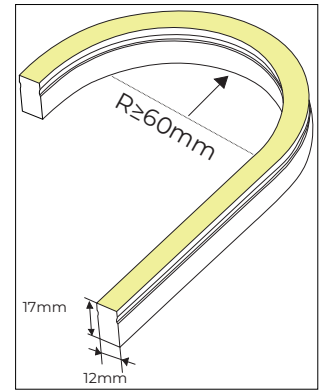

## Product Specifications

Watts Per Metre	20w
Input Voltage	24v DC
Colour Temp	RGB (Chasing)
Beam Angle	120°
Bending Radius	60mm
IP Rating	IP67
Size	12mm (W) x 17mm (H)
PCB	3oz
CRI	>90
Wiring	Parallel
Dimmable	Yes
LED Chip Type	2835
No. Chips Per Metre	84
Lumens Per Metre	405lm
Maximum Length	5000mm
Cutting Increments	Every 83.3mm
Mounting	Mounting Clips (4x Supplied Per Metre)
Ambient Temperature	-20° to 50°
Operating Temperature	0° to 60°
Warranty	3 Years Replacement

# 20w IP67 24v DC 84LED Side Bend Chasing RGB Haviflex LED Strip

Shown with Aluminium Channel

## Optional Accessories

Image	Dimensions	Part Number	Description	Barcode
		<b>HV9795-ALU</b>	Aluminium Channel (Up to 30000mm Length)	9350418024664
		<b>HV9795-1-ALU</b>	Custom Cut Length Up to 3000mm	9350418042408
		<b>HV9795-ALU-BEND</b>	Bendable Channel (2x 500mm Lengths)	9350418024671
		<b>HV9795-MC</b>	2x Mounting Clips	9350418024657
		<b>HV9795-F-CONNECTOR</b>	Female Connector with DIY Plug	9350418032591
		<b>HV9795-M-CONNECTOR</b>	Male Connector with DIY Plug	9350418032607
		<b>HV9795-T-CONNECTOR</b>	T-Shape Connector with DIY Plugs	9350418032614