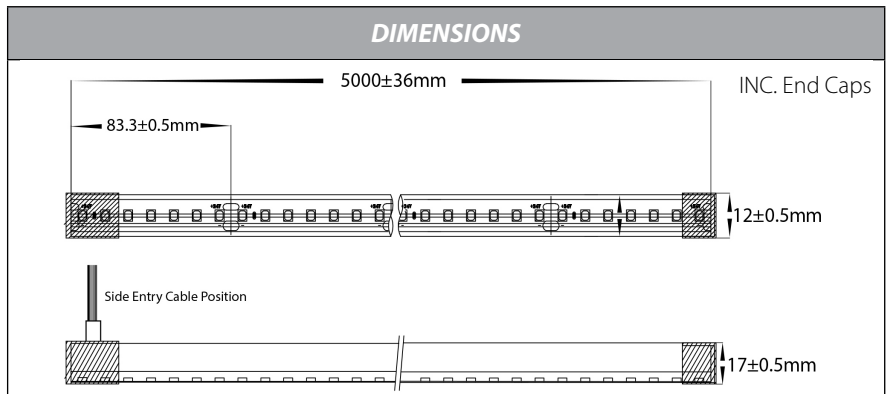

## Product Specifications

Watts Per Metre	20w
Input Voltage	24v DC
Colour Temp	RGB (Chasing)
Beam Angle	120°
Bending Radius	60mm
IP Rating	IP67
Size	12mm (W) x 17mm (H)
PCB	3oz
CRI	>90
Wiring	Parallel
Dimmable	Yes
LED Chip Type	2835
No. Chips Per Metre	84
Lumens Per Metre	405lm
Maximum Length	5000mm
Cutting Increments	Every 83.3mm
Mounting	Mounting Clips (4x Supplied Per Metre)
Ambient Temperature	-20° to 50°
Operating Temperature	0° to 60°
Warranty	3 Years Replacement