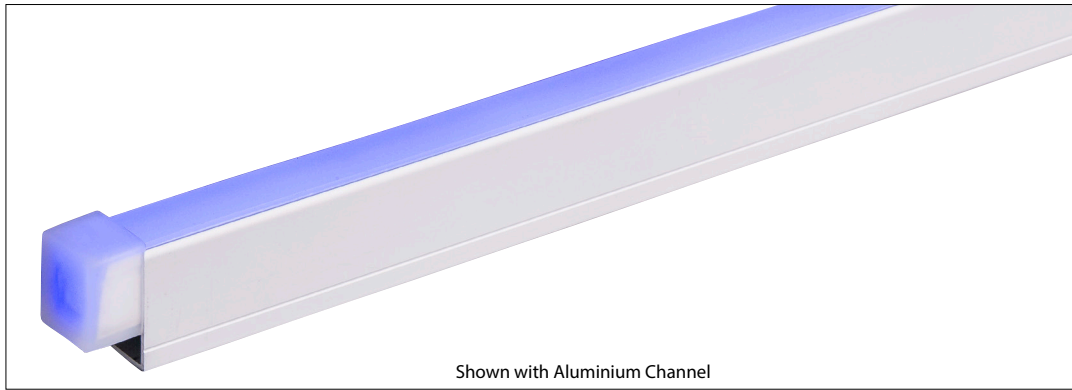

20w IP67 24v DC 84LED Side Bend Chasing RGB Haviflex LED Strip

Shown with Aluminium Channel