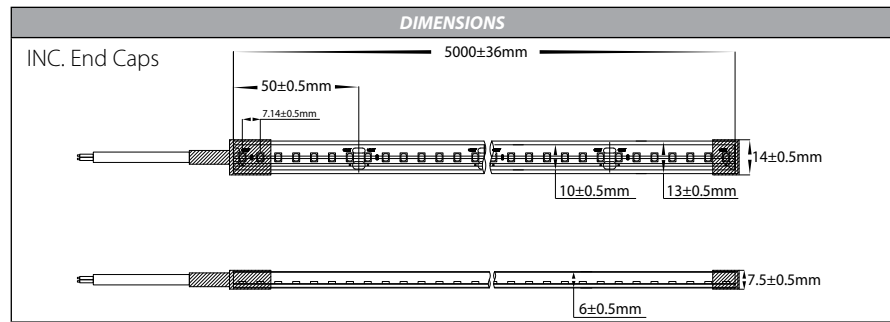

4000K

5500K

COMPATIBLE CONTROLLERS

Touch Panels	Remote Controllers	Zigbee	RF + WIFI
HV9101-E1 HV9101-EX15	HV9102-M1+M4-5A HV9102-Q1	HV9101-ZB-SCTP HV9102-ZB-SCREM	HV9101-2830A HV9102-2819DIM
HV9103-F4-5A	HV9103-F4-5A	HV9105-ZB-5C	HV9105-1009-5C

Product Ordering - Per Metre

Image	Part Number	Colour Temp	Lumens	Barcode
	HV9792-IP67-140-3K	3000k	600lm	9350418024619
	HV9792-IP67-140-4K	4000k	630lm	9350418024626
	HV9792-IP67-140-5K	5500k	660lm	9350418024633

Product Ordering - 20m Reels

Image	Part Number	Colour Temp	Lumens	Barcode
	HV9792-IP67-140-3K-20M	3000k	600lm	9350418031846
	HV9792-IP67-140-4K-20M	4000k	630lm	9350418031853
	HV9792-IP67-140-5K-20M	5500k	660lm	9350418031860

*Ordered after 01-01-2022

For More Information Contact Havit Lighting

143 Beauchamp Road
Matraville NSW 2036
Australia

Tel: 02 9381 8300
Fax: 02 9666 8881
Email: sales@havit.com.au
Web: www.havit.com.au

Warranty Terms & Conditions

www.havit.com.au