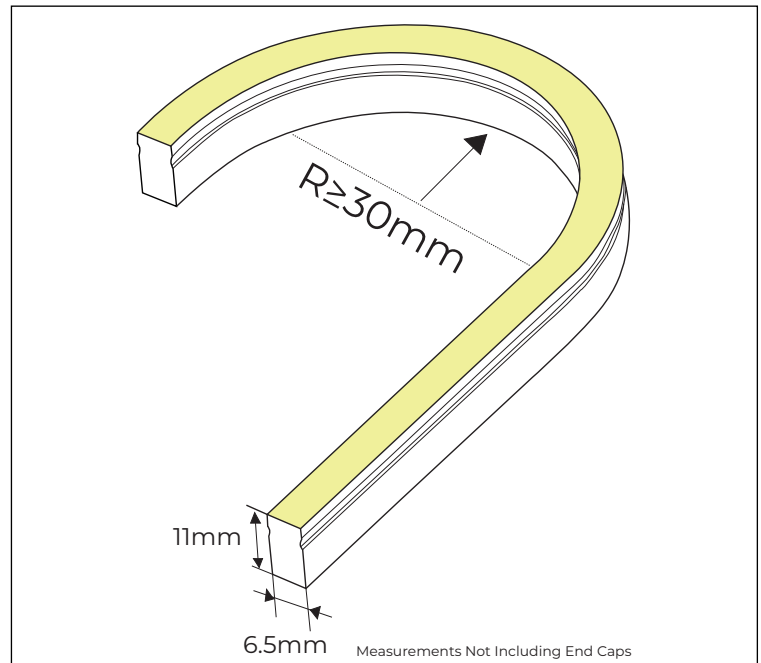

### Product Specifications

Watts Per Metre	14.4w
Input Voltage	24v DC
Colour Temp	3000K   4000K   5500K
Beam Angle	120°
Bending Radius	30mm
IP Rating	IP67
Size not Including End Caps	6mm (W) x 11mm (H)
Size Including End Caps	7.5mm (W) x 14mm (H)
PCB	3oz
CRI	>80
Lamp Expectancy	>50000hrs
Wiring	Parallel
Dimmable	Yes
LED Chip Type	2835
No. Chips Per Metre	140
Maximum Cut Length	5000mm
Cutting Increments	50mm
Mounting	Mounting Clips (4x Supplied Per Metre)
Operating Temperature	0 - + 60° Celcius
Ambient Temperature	-20° - + 50° Celcius
Warranty	3 Years Replacement*

### Optional Accessories

Image	Dimensions	Part Number	Description	Barcode
		<b>HV9792-ALU</b>	Aluminium Channel (up to 3m Length)	9350418024664
		<b>HV9792-PVC-CHANNEL</b>	PVC Channel (1000mm Length)	9350418024671
		<b>HV9792-PVC-CHANNEL-2M</b>	PVC Channel (2000mm Length)	9350418028983
		<b>HV9792-MC</b>	2x Mounting Clips	9350418024657