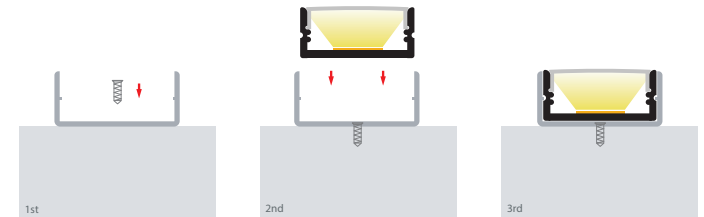

Surface Mounted LED Profile

Material	Aluminium
Colour	Silver or Black
LED Strip Type	Up to 20mm (w) x 6mm (h)
Diffuser Type	UV Stabilised Standard PC
IP Rating	IP20
Available Lengths	Up to 3000mm
Installation Method	Surface Mounted
Warranty	3 Years Replacement**

Product Ordering

Image	Part Number	Included
	HV9693-2310	Custom Cut Length: Supplied with 2x Mounting Clips per Metre + 2x end caps per length*
	HV9693-2310-3M	3 Metre Length: Supplied with 6x Mounting Clips + 6x end caps per length*
	HV9693-2310-BLK	Custom Cut Length: Supplied with 2x Mounting Clips per Metre + 2x end caps per length*
	HV9693-2310-BLK-3M	3 Metre Length: Supplied with 6x Mounting Clips + 6x end caps per length*
	HV9693-2310-SD	Standard Diffuser to fit HV9693-2310
	HV9693-2310-SD-ROLL	Long Run Diffuser Roll up to 20M
	HV9693-2310-BLKSD	Black Standard Diffuser to fit HV9693-2310

Installation Method

Dimensions

Scan to view Compatible LED Strips with this profile

*Custom cut lengths will include end caps. e.g 2000mm will be cut at 1995mm to allow for installation of end caps

**See warranty Terms and Conditions for more information