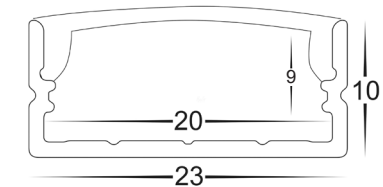

Surface Mounted LED Profile

Material	Aluminium
Colour	Silver or Black
LED Strip Type	Up to 20mm (w) x 6mm (h)
Diffuser Type	UV Stabilised Standard PC
IP Rating	IP20
Available Lengths	Up to 3000mm
Installation Method	Surface Mounted
Warranty	3 Years Replacement**

Product Ordering

Image	Part Number	Included
	HV9693-2310	Custom Cut Length: Supplied with 2x Mounting Clips per Metre + 2x end caps per length*
	HV9693-2310-3M	3 Metre Length: Supplied with 6x Mounting Clips + 6x end caps per length*
	HV9693-2310-BLK	Custom Cut Length: Supplied with 2x Mounting Clips per Metre + 2x end caps per length*
	HV9693-2310-BLK-3M	3 Metre Length: Supplied with 6x Mounting Clips + 6x end caps per length*
	HV9693-2310-SD	Standard Diffuser to fit HV9693-2310
	HV9693-2310-SD-ROLL	Long Run Diffuser Roll up to 20M
	HV9693-2310-BLKSD	Black Standard Diffuser to fit HV9693-2310

Installation Method

Dimensions

Scan to view Compatible LED Strips with this profile

*Custom cut lengths will include end caps. e.g 2000mm will be cut at 1995mm to allow for installation of end caps

**See warranty Terms and Conditions for more information