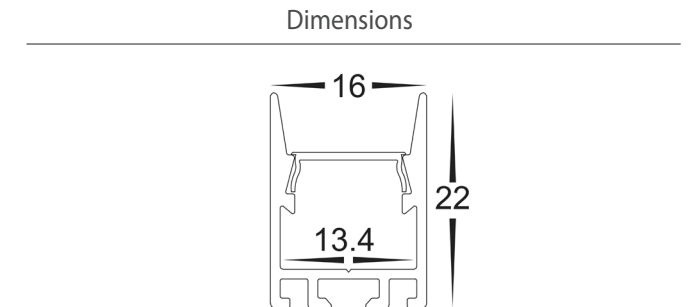

Shallow Square Aluminium LED Profile

Material	Aluminium
Colour	Silver, Black and White
LED Strip Type	Up to 12mm (w) x 3mm (h)
Diffuser Type	UV Stabilised Standard PC
IP Rating	IP20
Available Lengths	Up to 3000mm
Installation Method	Surface Mounted or Suspended
Warranty	3 Years Replacement**

HV9705-9950
Suspension Kit To Suit

Product Ordering

Image	Part Number	Included
	HV9693-1622	Custom Cut Length: Supplied with 2x end caps per length*
	HV9693-1622-3M	3 Metre Length: Supplied with 6x end caps per length
	HV9693-1622-BLK	Custom Cut Length: Supplied with 2x end caps per length*
	HV9693-1622-BLK-3M	3 Metre Length: Supplied with 6x end caps per length
	HV9693-1622-WHT	Custom Cut Length: Supplied with 2x end caps per length*
	HV9693-1622-WHT-3M	3 Metre Length: 6x end caps per length
	HV9693-1622-SD	Standard Diffuser
	HV9693-1622-SD-ROLL	Optional Long Run Diffuser up to 20M
	HV9693-1622-BLKSD	Optional Black Diffuser

Scan to view Compatible LED Strips with this profile

*Custom cut lengths will include end caps. e.g 2000mm will be cut at 1995mm to allow for installation of end caps

**See warranty Terms and Conditions for more information