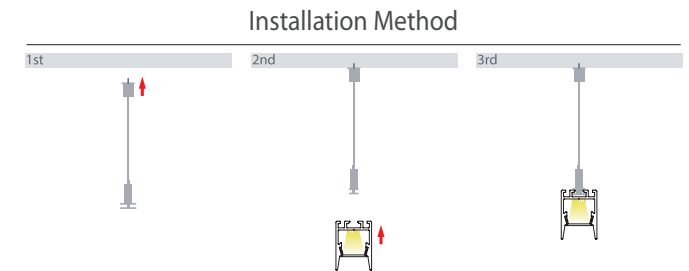

Shallow Square Aluminium LED Profile

Material	Aluminium
Colour	Silver, Black and White
LED Strip Type	Up to 12mm (w) x 3mm (h)
Diffuser Type	UV Stabilised Standard PC
IP Rating	IP20
Available Lengths	Up to 3000mm
Installation Method	Surface Mounted or Suspended
Warranty	3 Years Replacement**

HV9705-9950
Suspension Kit To Suit

Product Ordering

Image	Part Number	Included
	HV9693-1622	Custom Cut Length: Supplied with 2x end caps per length*
	HV9693-1622-3M	3 Metre Length: Supplied with 6x end caps per length
	HV9693-1622-BLK	Custom Cut Length: Supplied with 2x end caps per length*
	HV9693-1622-BLK-3M	3 Metre Length: Supplied with 6x end caps per length
	HV9693-1622-WHT	Custom Cut Length: Supplied with 2x end caps per length*
	HV9693-1622-WHT-3M	3 Metre Length: 6x end caps per length
	HV9693-1622-SD	Standard Diffuser
	HV9693-1622-SD-ROLL	Optional Long Run Diffuser up to 20M
	HV9693-1622-BLKSD	Optional Black Diffuser

Scan to view Compatible LED Strips with this profile

*Custom cut lengths will include end caps. e.g 2000mm will be cut at 1995mm to allow for installation of end caps

**See warranty Terms and Conditions for more information