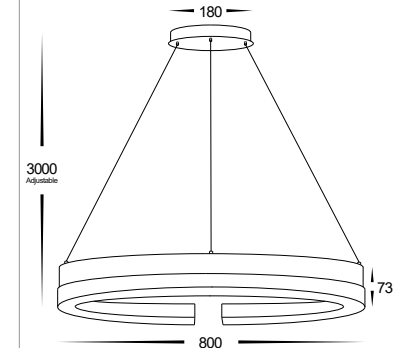

Orah Timber Pendant

LED Pendants

Name	Orah
Material	Walnut Timber** + Aluminium
Colour	Walnut** + Black
IP Rating	IP20
Colour Temp	<div style="display: flex; gap: 5px;"> <div style="width: 10px; height: 10px; background-color: #FFD700; border: 1px solid black;"></div> 3000k <div style="width: 10px; height: 10px; background-color: #ADD8E6; border: 1px solid black;"></div> 4000k <div style="width: 10px; height: 10px; background-color: #00CED1; border: 1px solid black;"></div> 5500k </div>
IK Rating	IK05
Cable Length	3000mm Adjustable
Installation Type	Ceiling - Suspended
Diffuser Type	Polycarbonate
Lamp Base	Built in LED
Max Wattage	40w / 60w LED
Protection Class	1 (Requires Earth)
Lamp Expectancy	<30,000hrs*
CRI	CRI>80
SDCM	<6
UGR	<25
Dimmable	Triac Dimmable
Warranty	3 Years Replacement*

Product Ordering

Image	Part Number	Colour Temp	Lumens	Input Voltage	Beam Angle	Included LED	Barcode
	HV6092T	3000k 4000k 5500k	3200lm 3300lm 3400lm	240V AC	120°	TRI Colour 40w Built in LED	9350418039767
	HV6094T	3000k 4000k 5500k	4800lm 5000lm 4900lm	240V AC	120°	TRI Colour 60w Built in LED	9350418039774

*See Warranty Terms & Conditions for More Information

**Variations in colour, grain, and natural markings are inherent to walnut timber and are not considered defects.

600mm Dimensions

800mm Dimensions

Optional Havit Compatible Accessories