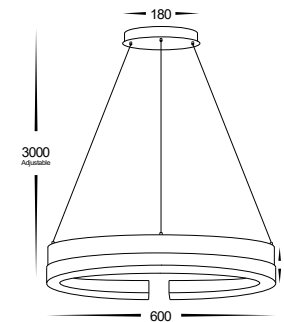

Orah Timber Pendant

LED Pendants

Name	Orah
Material	Walnut Timber** + Aluminium
Colour	Walnut** + Black
IP Rating	IP20
Colour Temp	<div style="display: flex; gap: 5px;"> <div style="width: 10px; height: 10px; background-color: #FFD700; border: 1px solid black;"></div> 3000k <div style="width: 10px; height: 10px; background-color: #ADD8E6; border: 1px solid black;"></div> 4000k <div style="width: 10px; height: 10px; background-color: #00CED1; border: 1px solid black;"></div> 5500k </div>
IK Rating	IK05
Cable Length	3000mm Adjustable
Installation Type	Ceiling - Suspended
Diffuser Type	Polycarbonate
Lamp Base	Built in LED
Max Wattage	40w / 60w LED
Protection Class	1 (Requires Earth)
Lamp Expectancy	<30,000hrs*
CRI	CRI>80
SDCM	<6
UGR	<25
Dimmable	Triac Dimmable
Warranty	3 Years Replacement*

*See Warranty Terms & Conditions for More Information

**Variations in colour, grain, and natural markings are inherent to walnut timber and are not considered defects.

600mm Dimensions

800mm Dimensions

Optional Havit Compatible Accessories