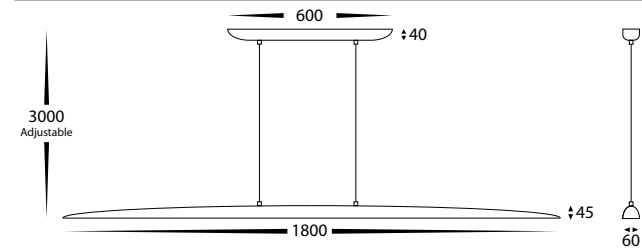

## LED Pendants

Name	Noce
Material	Walnut Timber** + Aluminium
Colour	Walnut** + Black
IP Rating	IP20
Colour Temp	<input type="checkbox"/> 3000k <input type="checkbox"/> 4000k <input type="checkbox"/> 5500k
IK Rating	IK05
Cable Length	3000mm Adjustable
Installation Type	Ceiling - Suspended
Diffuser Type	Polycarbonate
Lamp Base	Built in LED
Max Wattage	20w / 28w LED
Protection Class	1 (Requires Earth)
Lamp Expectancy	<30,000hrs*
CRI	CRI>80
SDCM	<6
UGR	<25
Dimmable	Triac Dimmable
Warranty	3 Years Replacement*

1300mm Dimensions

1800mm Dimensions

**i** Walnut is a natural timber and will vary in colour, grain pattern, texture, and tone. Natural characteristics such as knots, mineral streaks and colour variation are inherent to the material and are not considered defects. These variations are part of the beauty and uniqueness of each piece.