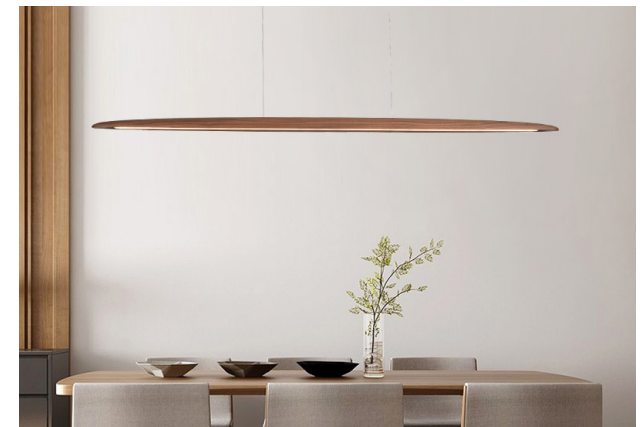

# Noce Linear Pendant

## LED Pendants

Name	Noce
Material	Walnut Timber** + Aluminium
Colour	Walnut** + Black
IP Rating	IP20
Colour Temp	<input type="checkbox"/> 3000k <input type="checkbox"/> 4000k <input type="checkbox"/> 5500k
IK Rating	IK05
Cable Length	3000mm Adjustable
Installation Type	Ceiling - Suspended
Diffuser Type	Polycarbonate
Lamp Base	Built in LED
Max Wattage	20w / 28w LED
Protection Class	1 (Requires Earth)
Lamp Expectancy	<30,000hrs*
CRI	CRI>80
SDCM	<6
UGR	<25
Dimmable	Triac Dimmable
Warranty	3 Years Replacement*