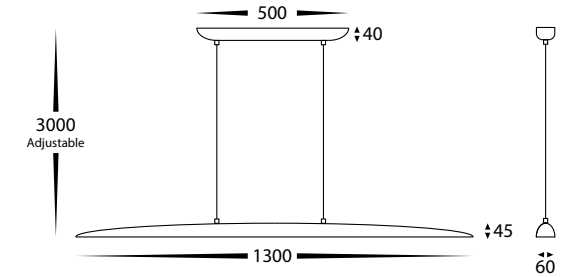

# Noce Linear Pendant

## LED Pendants

Name	Noce
Material	Walnut Timber** + Aluminium
Colour	Walnut** + Black
IP Rating	IP20
Colour Temp	<input type="checkbox"/> 3000k <input type="checkbox"/> 4000k <input type="checkbox"/> 5500k
IK Rating	IK05
Cable Length	3000mm Adjustable
Installation Type	Ceiling - Suspended
Diffuser Type	Polycarbonate
Lamp Base	Built in LED
Max Wattage	20w / 28w LED
Protection Class	1 (Requires Earth)
Lamp Expectancy	<30,000hrs*
CRI	CRI>80
SDCM	<6
UGR	<25
Dimmable	Triac Dimmable
Warranty	3 Years Replacement*

1300mm Dimensions

1800mm Dimensions

**i** Walnut is a natural timber and will vary in colour, grain pattern, texture, and tone. Natural characteristics such as knots, mineral streaks and colour variation are inherent to the material and are not considered defects. These variations are part of the beauty and uniqueness of each piece.