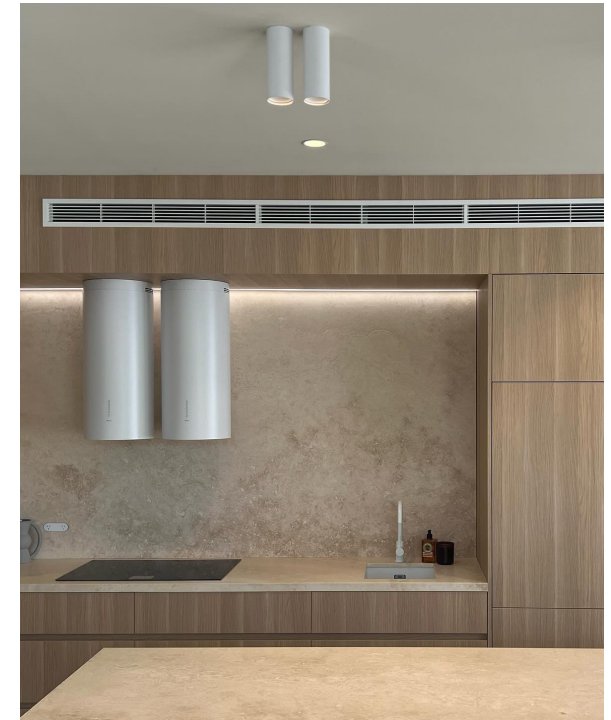

Nella Aluminium

Surface Mounted Downlights

Name	Nella
Material	Aluminium
Colour	Black, White or Brass**
Colour Temp	2700K, 3000K, 4000K, 5000K, 5700K
IP Rating	IP54
IK Rating	IK08
Installation Type	Ceiling - Surface Mounted
Diffuser Type	Plastic
Lamp Base	Built in LED
Max Wattage	7w
Protection Class	240v = 1 (Requires Earth) 12v DC = 3 (No Earth Required)
Lamp Expectancy	<30,000hrs*
SDCM	<3
UGR	<10
CRI	CRI>90
Dimmable	Yes - Triac (240V Models Only)
Warranty	3 Years Replacement*