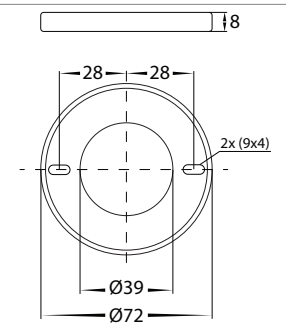

Nella Aluminium

Surface Mounted Downlights

Name	Nella
Material	Aluminium
Colour	Black, White or Brass**
Colour Temp	2700K, 3000K, 4000K, 5000K, 5700K
IP Rating	IP54
IK Rating	IK08
Installation Type	Ceiling - Surface Mounted
Diffuser Type	Plastic
Lamp Base	Built in LED
Max Wattage	7w
Protection Class	240v = 1 (Requires Earth) 12v DC = 3 (No Earth Required)
Lamp Expectancy	<30,000hrs*
SDCM	<3
UGR	<10
CRI	CRI>90
Dimmable	Yes - Triac (240V Models Only)
Warranty	3 Years Replacement*

Product Ordering

Image	Part Number	Colour Temp	Lumens	Input Voltage	Beam Angle	Included LED	Barcode
	HV5841S-BLK-EXT	2700k 3000k 4000k 5000k 5700k	499lm 512lm 558lm 593lm 601lm	240V AC	60°	Five Colour 7w Built in LED	9350418029454
	HV5841S-BLK-EXT-12V			12V DC			9350418033406
	HV5841S-BR-EXT			240V AC			9350418042989
	HV5841S-BR-EXT-12V			12V DC			9350418042996
	HV5841S-WHT-EXT			240V AC			9350418029461
	HV5841S-WHT-EXT-12V			12V DC			9350418033413

*See Warranty Terms & Conditions for More Information

**Brass Model can only be used indoors

Dimensions

Mounting Base

Warranty
Terms & Conditions

Website

White

Gold Insert