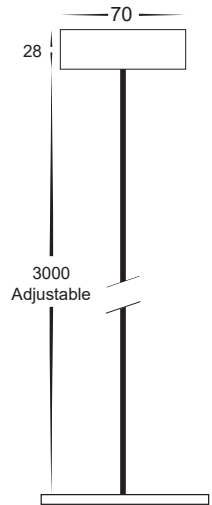

Pendant Line Drawing

Optional Compatible Havit Accessories

Image	Part Number	Description	Barcode
	HV5841-GR	Gold Insert	9350418028549
	HV5841-BR	Black Insert	9350418028556
	HV5841-CR	Chrome Insert	9350418028563
	HV9625	Triac Dimmer	9350418001795
	HV5841-BLK-PDT	3M Pendant Accessory	9350418035691
	HV5841-WHT-PDT	3M Pendant Accessory	9350418035707
	HV58100-GR	Optional gold ring to suit	9350418037329

Compatible Drivers for 12v DC Models

See Catalogue or Website for full range of 12v DC LED Drivers