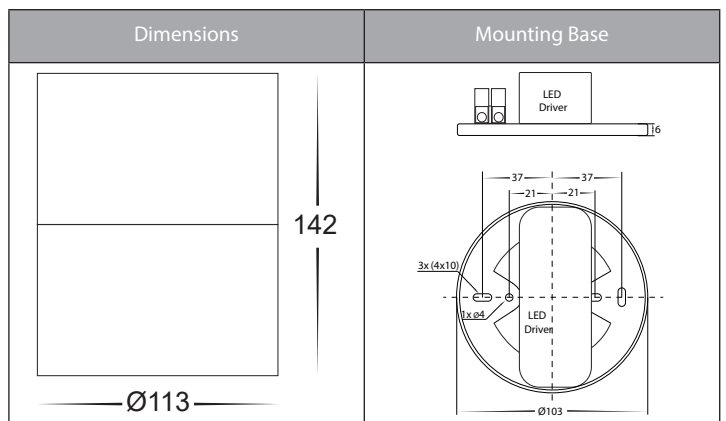

## Product Specifications

Name	Nella
Material	Aluminium
Colour	White or Black
IP Rating	IP54
Tilt	No
Installation Type	Ceiling - Surface Mounted
Lamp Base	Built in LED
Protection Class	1 (Earth Required)
Max Wattage	12w
Lamp Expectancy	<30,000hrs
Diffuser Type	Semi Frosted Glass
CRI	CRI>80
Dimmable	Yes - Triac
IK Rating	IK07
Warranty	3 Years Replacement*

## Product Ordering

Image	Part Number	Colour Temp	Lumens	Input Voltage	Beam Angle	Included LED	Barcode
	<b>HV5803T-BLK-EXT</b>	3000k 4000k 5500k	995lm 1125lm 1050lm	240v AC	120°	<b>TRI Colour</b> 12w Built in LED	9350418018823
	<b>HV5803T-WHT-EXT</b>	3000k 4000k 5500k	995lm 1125lm 1050lm	240v AC	120°	<b>TRI Colour</b> 12w Built in LED	9350418018830