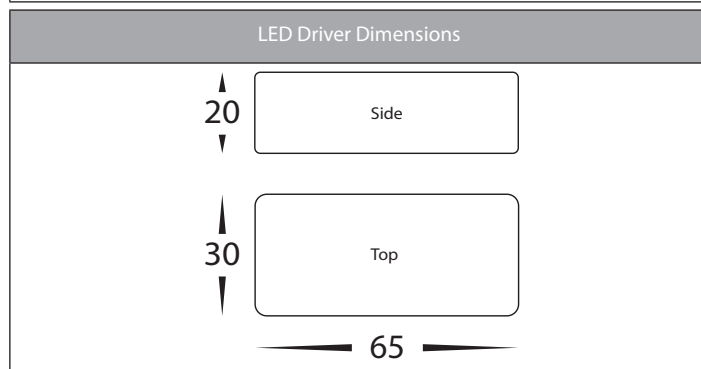

Product Ordering

Image	Part Number	Colour Temp	Lumens	Input Voltage	Beam Angle	Included LED	Barcode
	HV5702T-BLK	3000k 4000k 5500k	240lm 265lm 270lm	240v AC Supplied with External LED Driver	45°	TRI Colour 3w Built in LED	9350418027771
	HV5702T-WHT	3000k 4000k 5500k	240lm 265lm 270lm	240v AC Supplied with External LED Driver	45°	TRI Colour 3w Built in LED	9350418027788

*Items ordered after 01-01-2022