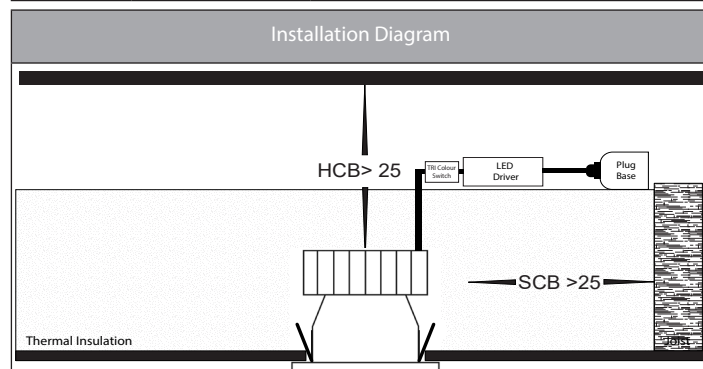

Product Ordering

Image	Part Number	Colour Temp	Lumens	Input Voltage	Beam Angle	Included LED	Barcode
	HV5702T-BLK	3000k 4000k 5500k	240lm 265lm 270lm	240v AC Supplied with External LED Driver	45°	TRI Colour 3w Built in LED	9350418027771
	HV5702T-WHT	3000k 4000k 5500k	240lm 265lm 270lm	240v AC Supplied with External LED Driver	45°	TRI Colour 3w Built in LED	9350418027788

*Items ordered after 01-01-2022