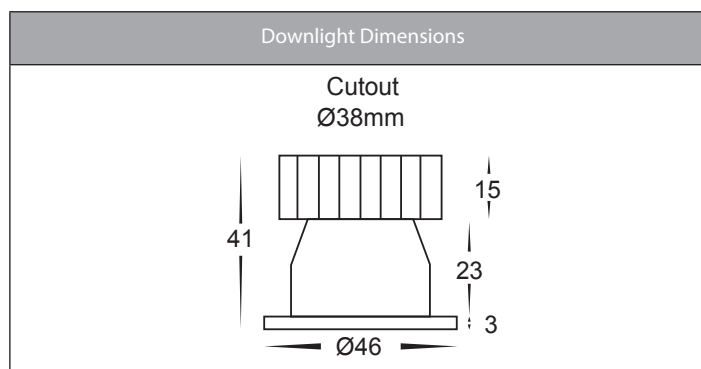

Product Ordering

Image	Part Number	Colour Temp	Lumens	Input Voltage	Beam Angle	Included LED	Barcode
	HV5702T-BLK	3000k 4000k 5500k	240lm 265lm 270lm	240v AC Supplied with External LED Driver	45°	TRI Colour 3w Built in LED	9350418027771
	HV5702T-WHT	3000k 4000k 5500k	240lm 265lm 270lm	240v AC Supplied with External LED Driver	45°	TRI Colour 3w Built in LED	9350418027788

*Items ordered after 01-01-2022