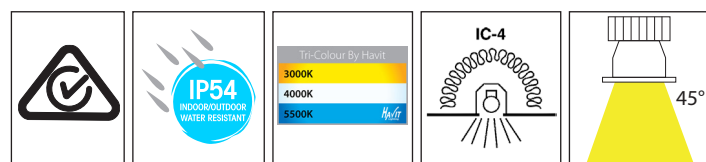

Niche Aluminium Mini Recessed Downlights

Product Specifications

Name	Niche
Material	Aluminium
Colour	White or Black
IP Rating	IP54 - Front of Fitting Only
Installation Type	Ceiling - Recessed
Lamp Base	Built in LED
Protection Class	240v = 2 (No Earth Required)
Max Wattage	3w
Lamp Expectancy	<30,000hrs
Diffuser Type	Clear Plastic
IC Rating	IC-4
CRI	CRI>90
Dimmable	Yes - Triac
IK Rating	IK08
Warranty	3 Years Replacement*