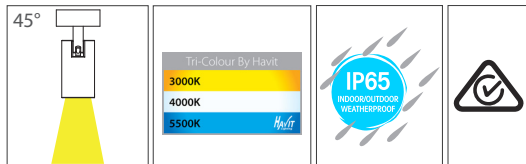

Revo Aluminium Black or White

Single Adjustable Spot Lights

Name	Revo
Material	Aluminium
Colour	Poly Powder Coated Black or White
IP Rating	IP65
Colour Temp	<div style="display: flex; gap: 5px;"> <div style="width: 10px; height: 10px; background-color: #FFD700; border: 1px solid black;"></div> 3000k <div style="width: 10px; height: 10px; background-color: #ADD8E6; border: 1px solid black;"></div> 4000k <div style="width: 10px; height: 10px; background-color: #00CED1; border: 1px solid black;"></div> 5500k </div>
IK Rating	IK08
Installation Type	Ceiling or Wall - Surface Mounted
Diffuser Type	Glass
Lamp Base	Built in LED
Max Wattage	1x 8w
Protection Class	1 (Requires Earth)
Lamp Expectancy	<30,000hrs*
CRI	CRI 80+
SDCM	<6
UGR	<25
Dimmable	Yes - Triac
Warranty	3 Years Replacement*

Dimensions

Mounting Base

Product Ordering

Image	Part Number	Colour Temp	Lumens	Input Voltage	Beam Angle	Included LED	Barcode
	HV4002T-1-BLK	<div style="display: flex; gap: 5px;"> <div style="width: 10px; height: 10px; background-color: #FFD700; border: 1px solid black;"></div> 3000k <div style="width: 10px; height: 10px; background-color: #ADD8E6; border: 1px solid black;"></div> 4000k <div style="width: 10px; height: 10px; background-color: #00CED1; border: 1px solid black;"></div> 5500k </div>	640lm	240V AC	45°	TRI Colour 8w Built in LED	9350418025906
	HV4002T-1-WHT		680lm 720lm				9350418025913