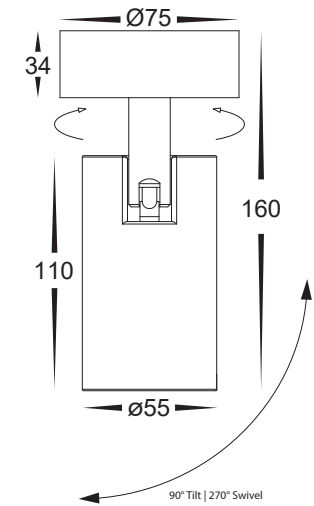

Revo Aluminium Black or White

Single Adjustable Spot Lights

Name	Revo
Material	Aluminium
Colour	Poly Powder Coated Black or White
IP Rating	IP65
Colour Temp	<div style="display: flex; gap: 5px;"> <div style="width: 10px; height: 10px; background-color: #FFD700; border: 1px solid black;"></div> 3000k <div style="width: 10px; height: 10px; background-color: #ADD8E6; border: 1px solid black;"></div> 4000k <div style="width: 10px; height: 10px; background-color: #00CED1; border: 1px solid black;"></div> 5500k </div>
IK Rating	IK08
Installation Type	Ceiling or Wall - Surface Mounted
Diffuser Type	Glass
Lamp Base	Built in LED
Max Wattage	1x 8w
Protection Class	1 (Requires Earth)
Lamp Expectancy	<30,000hrs*
CRI	CRI 80+
SDCM	<6
UGR	<25
Dimmable	Yes - Triac
Warranty	3 Years Replacement*

Dimensions

Mounting Base

Product Ordering

Image	Part Number	Colour Temp	Lumens	Input Voltage	Beam Angle	Included LED	Barcode
	HV4002T-1-BLK	<div style="display: flex; gap: 5px;"> <div style="width: 10px; height: 10px; background-color: #FFD700; border: 1px solid black;"></div> 3000k <div style="width: 10px; height: 10px; background-color: #ADD8E6; border: 1px solid black;"></div> 4000k <div style="width: 10px; height: 10px; background-color: #00CED1; border: 1px solid black;"></div> 5500k </div>	640lm	240V AC	45°	TRI Colour 8w Built in LED	9350418025906
	HV4002T-1-WHT		680lm 720lm				9350418025913