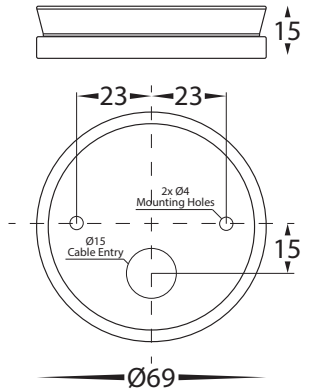

Revo Aluminium Black or White

Single Adjustable Spot Lights

Name	Revo
Material	Aluminium
Colour	Poly Powder Coated Black or White
IP Rating	IP65
Colour Temp	<div style="display: flex; gap: 5px;"> <div style="width: 10px; height: 10px; background-color: #FFD700; border: 1px solid black;"></div> 3000k <div style="width: 10px; height: 10px; background-color: #ADD8E6; border: 1px solid black;"></div> 4000k <div style="width: 10px; height: 10px; background-color: #00CED1; border: 1px solid black;"></div> 5500k </div>
IK Rating	IK08
Installation Type	Ceiling or Wall - Surface Mounted
Diffuser Type	Glass
Lamp Base	Built in LED
Max Wattage	1x 8w
Protection Class	1 (Requires Earth)
Lamp Expectancy	<30,000hrs*
CRI	CRI 80+
SDCM	<6
UGR	<25
Dimmable	Yes - Triac
Warranty	3 Years Replacement*

Dimensions

Mounting Base

Product Ordering

Image	Part Number	Colour Temp	Lumens	Input Voltage	Beam Angle	Included LED	Barcode
	HV4002T-1-BLK	<div style="display: flex; gap: 5px;"> <div style="width: 10px; height: 10px; background-color: #FFD700; border: 1px solid black;"></div> 3000k <div style="width: 10px; height: 10px; background-color: #ADD8E6; border: 1px solid black;"></div> 4000k <div style="width: 10px; height: 10px; background-color: #00CED1; border: 1px solid black;"></div> 5500k </div>	640lm	240V AC	45°	TRI Colour 8w Built in LED	9350418025906
	HV4002T-1-WHT		680lm 720lm				9350418025913