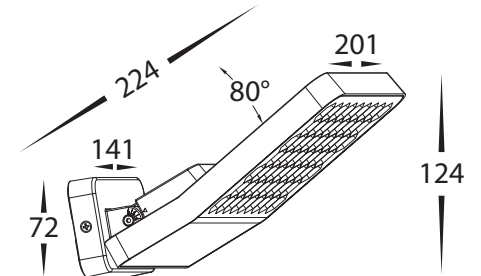

Favo Aluminium Grey LED Flood Light

Name	Favo
Material	Aluminium Poly Powder Coated Grey
Colour	Grey
IP Rating	IP54
Colour Temp	4000k
Tilt	80°
Installation Type	Wall - Surface Mounted
Lamp Base	Built in LED
Max Wattage	13.7w or 24w Built in LED
Protection Class	1 (Requires Earth)
Lamp Expectancy	<30,000hrs
CRI	CRI>80
Warranty	3 Years Replacement

HV3721N-GRY Dimensions

HV3722N-GRY Dimensions

Mounting Bracket

Product Ordering

Image	Part Number	Colour Temp	Lumens	Input Voltage	Beam Angle	Included LED	Barcode
	HV3721N-GRY	4000k	2200lm	240V AC	60°	Built in LED 13.7w 240v	9350418039958
	HV3722N-GRY		3000lm			Built in LED 24w 240v	9350418039972