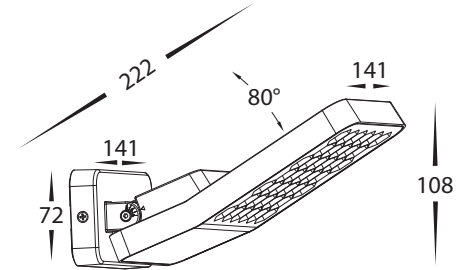

Favo Aluminium Grey LED Flood Light

Name	Favo
Material	Aluminium Poly Powder Coated Grey
Colour	Grey
IP Rating	IP54
Colour Temp	4000k
Tilt	80°
Installation Type	Wall - Surface Mounted
Lamp Base	Built in LED
Max Wattage	13.7w or 24w Built in LED
Protection Class	1 (Requires Earth)
Lamp Expectancy	<30,000hrs
CRI	CRI>80
Warranty	3 Years Replacement

HV3721N-GRY Dimensions

HV3722N-GRY Dimensions

Mounting Bracket

Product Ordering

Image	Part Number	Colour Temp	Lumens	Input Voltage	Beam Angle	Included LED	Barcode
	HV3721N-GRY	4000k	2200lm	240V AC	60°	Built in LED 13.7w 240v	9350418039958
	HV3722N-GRY		3000lm			Built in LED 24w 240v	9350418039972