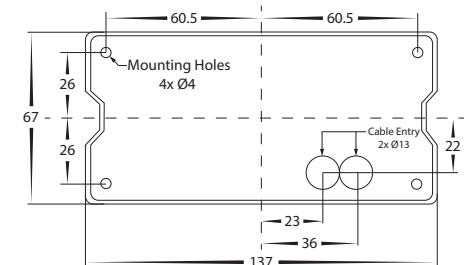

Favo Aluminium Grey LED Flood Light

Name	Favo
Material	Aluminium Poly Powder Coated Grey
Colour	Grey
IP Rating	IP54
Colour Temp	4000k
Tilt	80°
Installation Type	Wall - Surface Mounted
Lamp Base	Built in LED
Max Wattage	13.7w or 24w Built in LED
Protection Class	1 (Requires Earth)
Lamp Expectancy	<30,000hrs
CRI	CRI>80
Warranty	3 Years Replacement

HV3721N-GRY Dimensions

HV3722N-GRY Dimensions

Mounting Bracket

Product Ordering

Image	Part Number	Colour Temp	Lumens	Input Voltage	Beam Angle	Included LED	Barcode
	HV3721N-GRY	4000k	2200lm	240V AC	60°	Built in LED 13.7w 240v	9350418039958
	HV3722N-GRY		3000lm			Built in LED 24w 240v	9350418039972