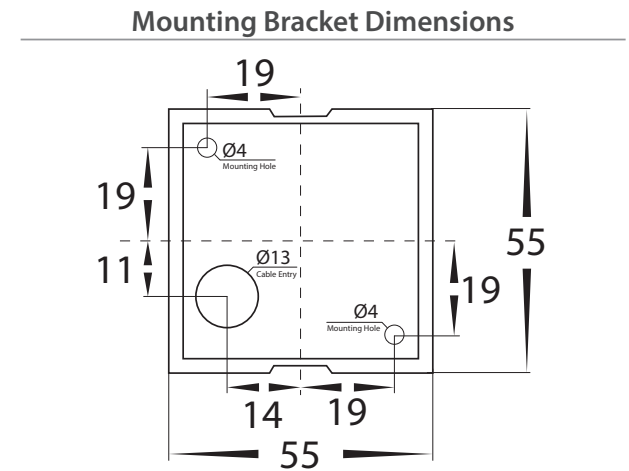

# Contec Aluminium Up & Down Wall Light

Name	Contec
Material	Aluminium
Colour	Poly Powdercoated Black or White
IP Rating	IP65
Colour Temp	<div style="display: flex; gap: 5px;"> <div style="width: 10px; height: 10px; background-color: #FFD700; border: 1px solid black;"></div> 3000k  <div style="width: 10px; height: 10px; background-color: #ADD8E6; border: 1px solid black;"></div> 4000k  <div style="width: 10px; height: 10px; background-color: #00CED1; border: 1px solid black;"></div> 5500k         </div>
IK Rating	IK10
Installation Type	Wall - Surface Mounted
Diffuser Type	Glass
Lamp Base	Built in LED
Max Wattage	2x 5w
Input Voltage	240v
Protection Class	1 (Earth Required)
Lamp Expectancy	>30000hrs*
CRI	80+
SDCM	<5
UGR	<25
Dimmable	No
Warranty	3 Years Replacement*

## Product Ordering

Image	Part Number	Colour Temp	Lumens	Input Voltage	Beam Angle	Included LED	Barcode
	<b>HV3662T-BLK-240V</b>	<div style="display: flex; gap: 5px;"> <div style="width: 10px; height: 10px; background-color: #FFD700; border: 1px solid black;"></div> 3000K  <div style="width: 10px; height: 10px; background-color: #ADD8E6; border: 1px solid black;"></div> 4000K  <div style="width: 10px; height: 10px; background-color: #00CED1; border: 1px solid black;"></div> 5500K         </div>	2x 420lm 2x 495lm 2x 490lm	240v	120°	<b>TRI Colour</b> 2x 5w Built in LED	9350418042675
	<b>HV3662T-WHT-240V</b>						9350418042729