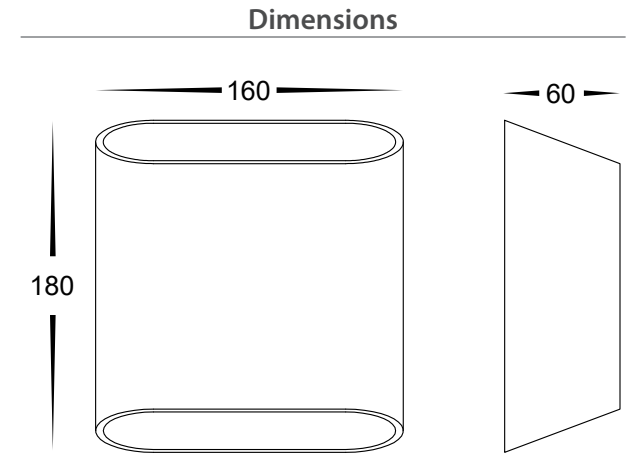

# Contec Aluminium Up & Down Wall Light

Name	Contec
Material	Aluminium
Colour	Poly Powdercoated Black or White
IP Rating	IP65
Colour Temp	<div style="display: flex; gap: 5px;"> <div style="width: 10px; height: 10px; background-color: #FFD700; border: 1px solid black;"></div> 3000k  <div style="width: 10px; height: 10px; background-color: #ADD8E6; border: 1px solid black;"></div> 4000k  <div style="width: 10px; height: 10px; background-color: #00CED1; border: 1px solid black;"></div> 5500k         </div>
IK Rating	IK10
Installation Type	Wall - Surface Mounted
Diffuser Type	Glass
Lamp Base	Built in LED
Max Wattage	2x 5w
Input Voltage	240v
Protection Class	1 (Earth Required)
Lamp Expectancy	>30000hrs*
CRI	80+
SDCM	<5
UGR	<25
Dimmable	No
Warranty	3 Years Replacement*

## Product Ordering

Image	Part Number	Colour Temp	Lumens	Input Voltage	Beam Angle	Included LED	Barcode
	<b>HV3662T-BLK-240V</b>	<div style="display: flex; gap: 5px;"> <div style="width: 10px; height: 10px; background-color: #FFD700; border: 1px solid black;"></div> 3000K  <div style="width: 10px; height: 10px; background-color: #ADD8E6; border: 1px solid black;"></div> 4000K  <div style="width: 10px; height: 10px; background-color: #00CED1; border: 1px solid black;"></div> 5500K         </div>	2x 420lm 2x 495lm 2x 490lm	240v	120°	<b>TRI Colour</b> 2x 5w Built in LED	9350418042675
	<b>HV3662T-WHT-240V</b>						9350418042729