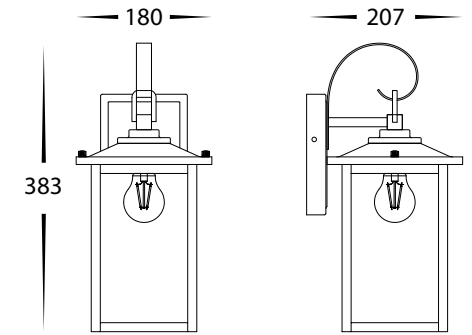

# Madix Galvanised Iron Black Wall Lights

|                   |                        |
|-------------------|------------------------|
| Name              | Madix                  |
| Material          | Galvanised Iron        |
| Colour            | Powder Coated Black    |
| IP Rating         | IP44                   |
| Colour Temp       | 2700k                  |
| IK Rating         | IK02                   |
| Installation Type | Wall - Surface Mounted |
| Diffuser Type     | Glass                  |
| Lamp Base         | E27 or E14             |
| Protection Class  | 1 ( Earth Required)    |
| Max Wattage       | 40w                    |
| Lamp Expectancy   | <30,000hrs*            |
| CRI               | CRI>80                 |
| SDCM              | <5                     |
| UGR               | <29                    |
| Dimmable          | Yes - Triac Dimmable   |
| Warranty          | 3 Years Replacement*   |

HV3535W-S-BLK

HV3535W-M-BLK

HV3535W-S-BLK Dimensions

HV3535W-M-BLK Dimensions

Warranty  
Terms & Conditions

Website