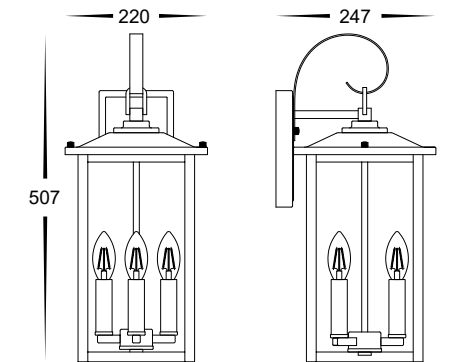

HV3535W-S-BLK

HV3535W-M-BLK

HV3535W-S-BLK Dimensions

HV3535W-M-BLK Dimensions

Warranty  
Terms & Conditions

Website

## Product Ordering

| Image | Part Number   | Colour Temp | Lumens   | Input Voltage | Beam Angle | Included LED  | Barcode       |
|-------|---------------|-------------|----------|---------------|------------|---------------|---------------|
|       | HV3535W-S-BLK | 2700K       | 700lm    | 240v          | 120°       | 8w E27 LED    | 9350418042606 |
|       | HV3535W-M-BLK | 2700K       | 3x 300lm | 240v          | 120°       | 3x 4w E14 LED | 9350418042613 |