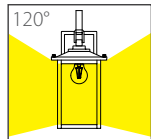

# Madix Galvanised Iron Black Wall Lights

|                   |                        |
|-------------------|------------------------|
| Name              | Madix                  |
| Material          | Galvanised Iron        |
| Colour            | Powder Coated Black    |
| IP Rating         | IP44                   |
| Colour Temp       | 2700k                  |
| IK Rating         | IK02                   |
| Installation Type | Wall - Surface Mounted |
| Diffuser Type     | Glass                  |
| Lamp Base         | E27 or E14             |
| Protection Class  | 1 ( Earth Required)    |
| Max Wattage       | 40w                    |
| Lamp Expectancy   | <30,000hrs*            |
| CRI               | CRI>80                 |
| SDCM              | <5                     |
| UGR               | <29                    |
| Dimmable          | Yes - Triac Dimmable   |
| Warranty          | 3 Years Replacement*   |

HV3535W-S-BLK

HV3535W-M-BLK

HV3535W-S-BLK Dimensions

HV3535W-M-BLK Dimensions

Warranty  
Terms & Conditions

Website