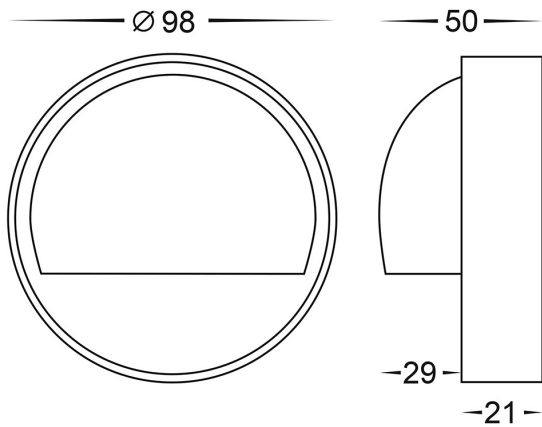

Aluminium Black Step Lights with Eyelid

PRODUCT SPECIFICATIONS

Name: Pinta
Material: Aluminium
Colour: Poly powder coated black
IP Rating: IP65
Lamp Base: G9, G4 or Built in LED
CRI: ≥80
Cable Length: 200mm (HV2923 + HV2924 only)
Wiring: Parallel
Dimmable: No
Warranty: 2 Years Replacement**

DIMENSIONS

COLOUR TEMPERATURE

IP RATING

APPROVALS

Product Ordering

IMAGE	PART NUMBER	COLOURTEMP	LUMENS	INPUT	BEAM ANGLE	INCLUDED LED
	HV2921	N/A	N/A	240v AC	N/A	G9 25w Max No Globe Supplied
	HV2922	N/A	N/A	12v DC	N/A	G4 20w Max No Globe Supplied
	HV2923T	3000k 4000k 5500k	160lm 170lm 180lm	240v AC	120°	TRI Colour 2.3w Built in LED
	HV2924T	3000k 4000k 5500k	160lm 170lm 180lm	12v DC	120°	TRI Colour 2.3w Built in LED