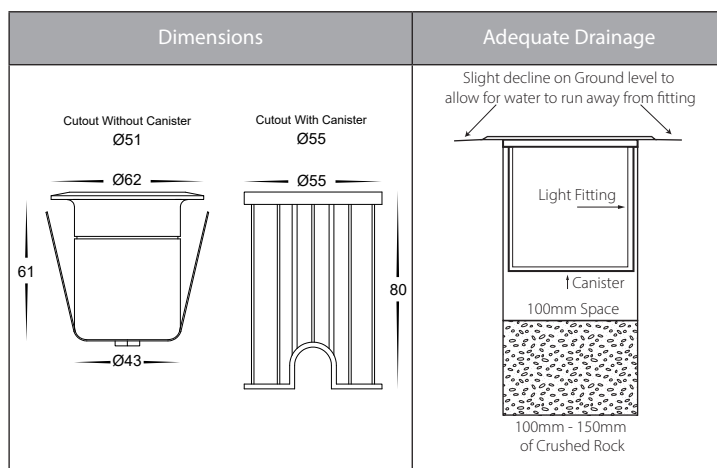

Product Ordering

Image	Part Number	Colour Temp	Lumens	Input Voltage	Beam Angle	Included LED	Barcode
	HV2882RGBCW-BLK	RGBCW	200lm (3000k)	12v DC	36°	RGBCW 5w Built in LED	9350418032461
	HV2882RGBCW-SLV	RGBCW	200lm (3000k)	12v DC	36°	RGBCW 5w Built in LED	9350418032478

*Items ordered after 01-01-2022